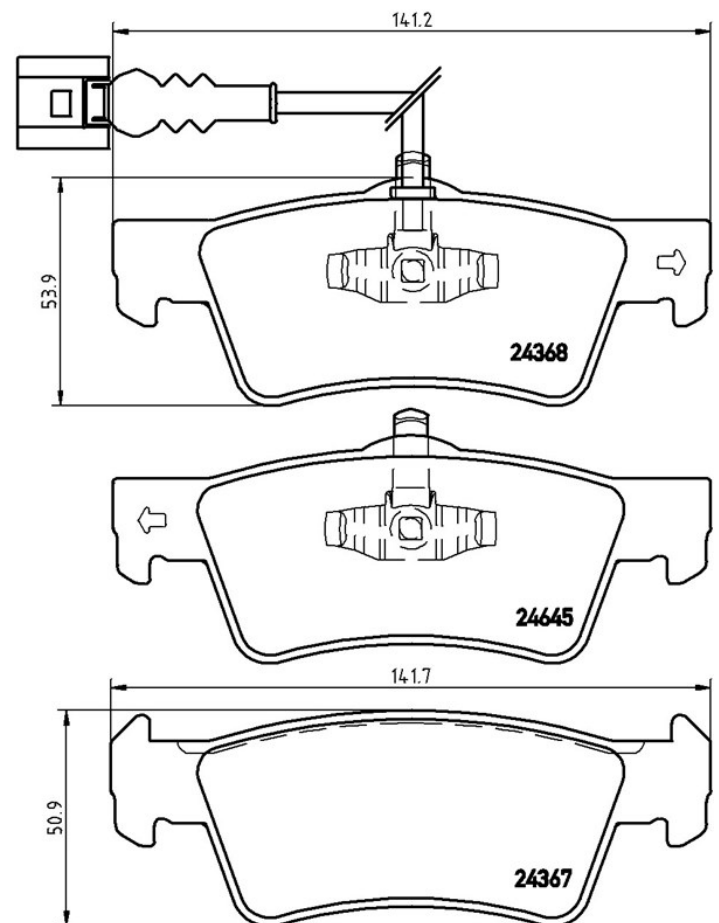

Pads P 85 091

Pads technical data

Axle
Rear

WVA
24645, 24368, 24367

Width
141,2 - 141,7 mm

Thickness
19,0 mm

Height
50,9 - 53,9 mm

Braking system
Teves

Features
With piston clip

Wear indicator
Electric

EANCode
8020584059845

Compatible vehicles

VW

Model	Type	Kw	Year
MULTIVAN V (7HM, 7HN, 7HF, 7EF, 7EM, 7EN)	1.9 TDI	62	01/06 11/09
MULTIVAN V (7HM, 7HN, 7HF, 7EF, 7EM, 7EN)	1.9 TDI	63	04/03 11/09
MULTIVAN V (7HM, 7HN, 7HF, 7EF, 7EM, 7EN)	1.9 TDI	77	04/03 11/09
MULTIVAN V (7HM, 7HN, 7HF, 7EF, 7EM, 7EN)	1.9 TDI	75	06/06 11/09