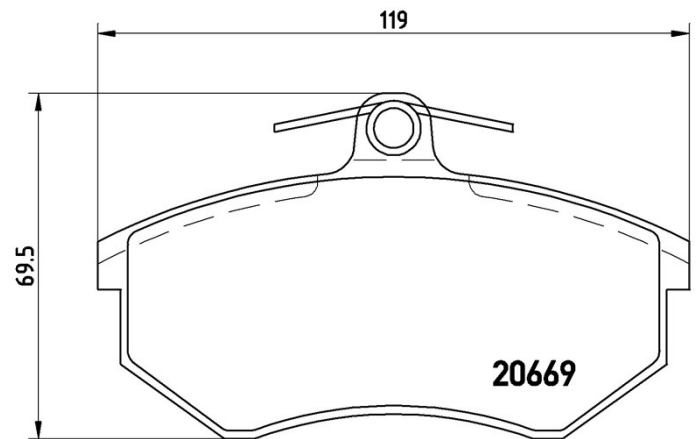

Pads technical data

Axle
Front

WVA
20669

Width
119 mm

Thickness
19,6 mm

Height
69,5 mm

Braking system
Lucas

Features
With brake caliper screws

Wear indicator
Without

EANCode
8020584062418

Compatible vehicles

AUDI

Model	Type	Kw	Year
100 (43, C2)	2.1	100	03/77 07/82
100 Avant (43, C2)	2.1	100	07/77 02/83
80 (89, 89Q, 8A, B3)	1.4	48	08/86 07/88
80 (89, 89Q, 8A, B3)	1.6	51	08/87 09/91
80 (89, 89Q, 8A, B3)	1.6	75	08/90 10/91
80 (89, 89Q, 8A, B3)	1.6	55	09/86 08/91
80 (89, 89Q, 8A, B3)	1.6 D	40	02/87 07/89
80 (89, 89Q, 8A, B3)	1.6 TD	59	09/86 08/91
80 (89, 89Q, 8A, B3)	1.8	83	09/86 07/88
80 (89, 89Q, 8A, B3)	1.8	55	10/86 01/90
80 (89, 89Q, 8A, B3)	1.8 E	82	06/86 08/91