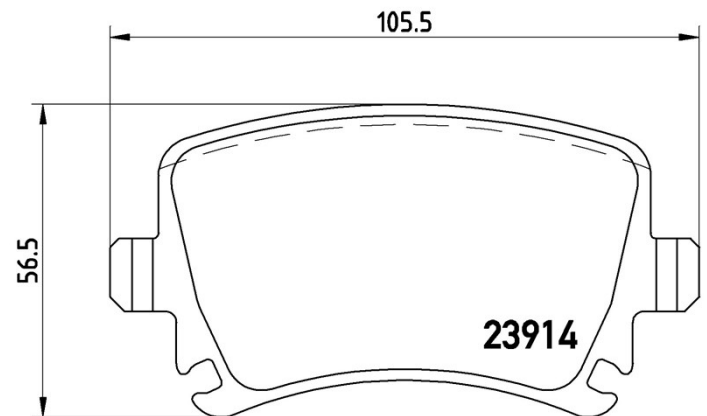

Compatible vehicles

AUDI

Model	Type	Kw	Year
A3 (8P1)	3.2 V6 quattro	184	07/03 05/09
A3 (8P1)	S3 quattro	188	02/07 08/12
A3 (8P1)	S3 quattro	195	11/06 08/12
A3 Sportback (8PA)	3.2 V6 quattro	184	09/04 05/09
A3 Sportback (8PA)	RS3 quattro	250	01/11 12/12
A3 Sportback (8PA)	S3 quattro	195	06/08 03/13
A3 Sportback (8PA)	S3 quattro	188	07/08 03/13
A4 Convertible (8H7, B6, 8HE, B7)	2.0 TFSI 16V	147	01/06 03/09
A4 Convertible (8H7, B6, 8HE, B7)	2.0 TFSI quattro	147	11/05 03/09
A4 Convertible (8H7, B6, 8HE, B7)	2.7 TDI	132	06/06 03/09
A4 Convertible (8H7, B6, 8HE, B7)	3.0 TDI quattro	150	01/06 03/09