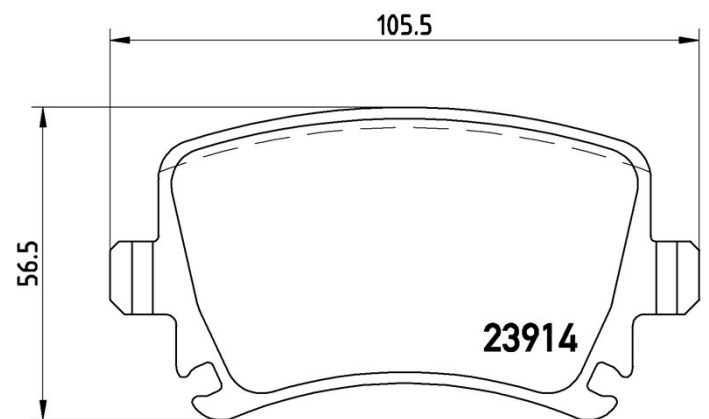

Pads technical data

Axle
Rear

WWA
23914

Width
105,5 mm

Thickness
17,2 mm

Height
56,5 mm

Braking system
Lucas

Features
With accessories
With brake caliper screws

Wear indicator
Prepared

EANCode
8020584069318

Compatible vehicles

AUDI

Model	Type	Kw	Year
A3 (8P1)	3.2 V6 quattro	184	07/03 05/09
A3 (8P1)	S3 quattro	188	02/07 08/12
A3 (8P1)	S3 quattro	195	11/06 08/12
A3 Sportback (8PA)	3.2 V6 quattro	184	09/04 05/09
A3 Sportback (8PA)	RS3 quattro	250	01/11 12/12
A3 Sportback (8PA)	S3 quattro	195	06/08 03/13
A3 Sportback (8PA)	S3 quattro	188	07/08 03/13
A4 Convertible (8H7, B6, 8HE, B7)	2.0 TFSI 16V	147	01/06 03/09
A4 Convertible (8H7, B6, 8HE, B7)	2.0 TFSI quattro	147	11/05 03/09
A4 Convertible (8H7, B6, 8HE, B7)	2.7 TDI	132	06/06 03/09
A4 Convertible (8H7, B6, 8HE, B7)	3.0 TDI quattro	150	01/06 03/09
A4 Convertible (8H7, B6, 8HE, B7)	3.0 TDI quattro	171	01/06 03/09