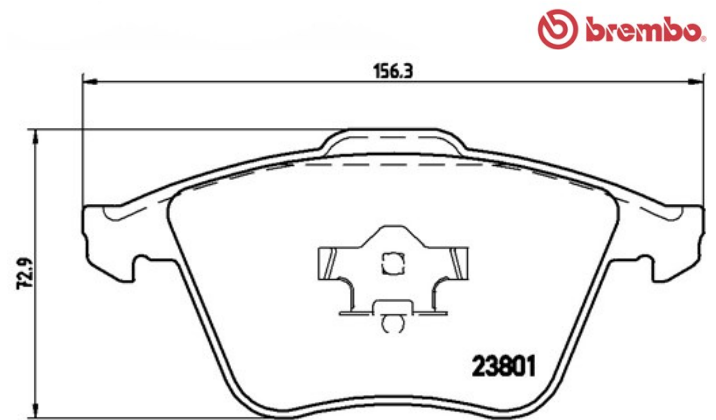

Pads P 85 097

 **brembo**
AFTERMARKET

Pads technical data

Axle Front	WVA 23801, 23950
Width 156,3 - 155,1 mm	Thickness 20,3 mm
Height 72,9 mm	Braking system Teves
Features	Wear indicator Electric

EA NCode
8020584062463