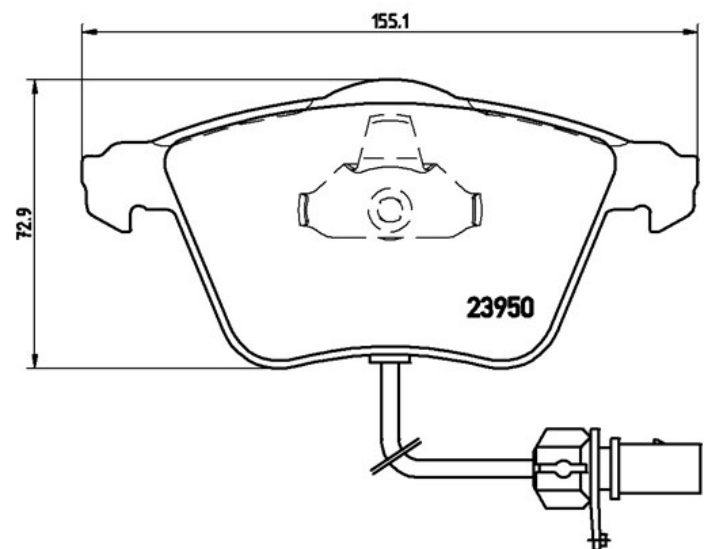

Pads P 85 097

 **brembo**
AFTERMARKET

Pads technical data

Axle Front	WVA 23801, 23950
Width 156,3 - 155,1 mm	Thickness 20,3 mm
Height 72,9 mm	Braking system Teves
Features	Wear indicator Electric

EA NCode
8020584062463