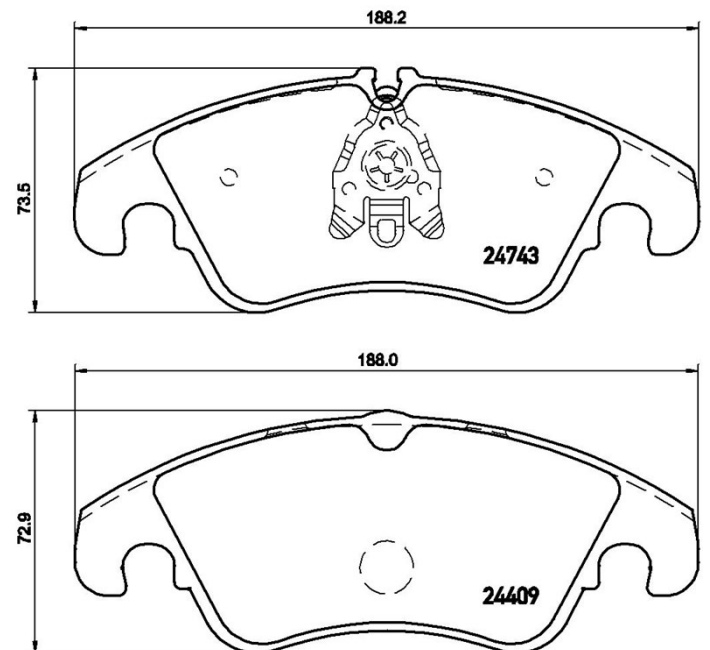

Pads technical data

Axle
Front

WVA
24408, 24409, 24743

Width
188,2 mm

Thickness
19,4 mm

Height
72,9 - 73,5 mm

Braking system
Lucas

Features
With brake caliper screws

Wear indicator
Electric

EANCode
8020584062470

Compatible vehicles

AUDI

Model	Type	Kw	Year
A4 (8K2, B8)	1.8 TFSI	88	01/08 12/15
A4 (8K2, B8)	1.8 TFSI	118	11/07 03/12
A4 (8K2, B8)	1.8 TFSI quattro	118	09/08 03/12
A4 (8K2, B8)	2.0 TDI	125	01/08 03/12
A4 (8K2, B8)	2.0 TDI	110	05/13 12/15
A4 (8K2, B8)	2.0 TDI	88	06/08 12/15
A4 (8K2, B8)	2.0 TDI	120	08/08 12/15
A4 (8K2, B8)	2.0 TDI	140	09/13 12/15