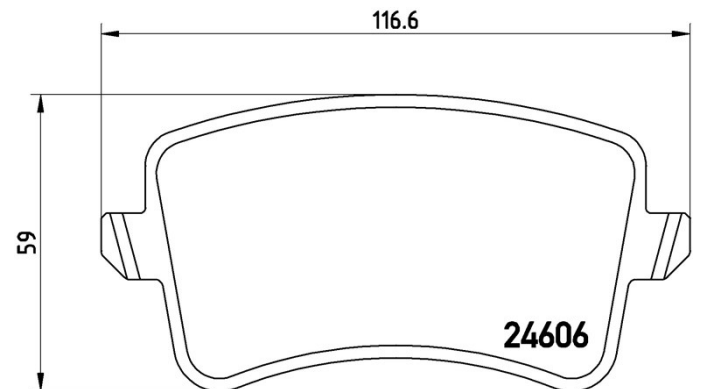

Pads technical data

Axle
Rear

WVA
24606

Width
116,6 mm

Thickness
17,5 mm

Height
59 mm

Braking system
Lucas

Features
With accessories
With brake caliper screws

Wear indicator
Without

EANCode
8020584062487

Compatible vehicles

AUDI

Model	Type	Kw	Year
A4 (8K2, B8)	1.8 TFSI	88	01/08 12/15
A4 (8K2, B8)	1.8 TFSI	118	11/07 03/12
A4 (8K2, B8)	1.8 TFSI	125	11/11 12/15
A4 (8K2, B8)	1.8 TFSI quattro	118	09/08 03/12
A4 (8K2, B8)	1.8 TFSI quattro	125	11/11 12/15
A4 (8K2, B8)	2.0 TDI	125	01/08 03/12
A4 (8K2, B8)	2.0 TDI	110	05/13 12/15
A4 (8K2, B8)	2.0 TDI	88	06/08 12/15
A4 (8K2, B8)	2.0 TDI	120	08/08 12/15
A4 (8K2, B8)	2.0 TDI	140	09/13 12/15
A4 (8K2, B8)	2.0 TDI	100	11/07 12/15
A4 (8K2, B8)	2.0 TDI	105	11/07 12/15