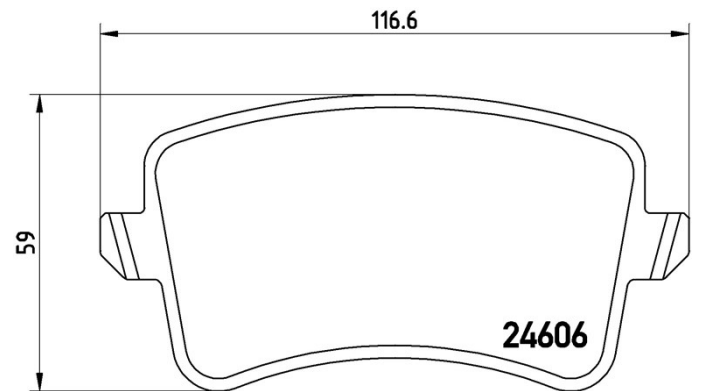

Pads P 85 099X

brembo
AFTERMARKET

Pads technical data

Axle
Rear

WVA
24606

Width
116,6 mm

Thickness
17,5 mm

Height
59 mm

Braking system
Lucas

Features
With accessories
With brake caliper screws

Wear indicator
Without

EANCode
8020584069332

Compatible vehicles

AUDI

Model	Type	Kw	Year
A4 (8K2, B8)	1.8 TFSI	88	01/08 12/15
A4 (8K2, B8)	1.8 TFSI	118	11/07 03/12
A4 (8K2, B8)	1.8 TFSI	125	11/11 12/15
A4 (8K2, B8)	1.8 TFSI quattro	118	09/08 03/12
A4 (8K2, B8)	1.8 TFSI quattro	125	11/11 12/15
A4 (8K2, B8)	2.0 TDI	125	01/08 03/12
A4 (8K2, B8)	2.0 TDI	110	05/13 12/15
A4 (8K2, B8)	2.0 TDI	88	06/08 12/15
A4 (8K2, B8)	2.0 TDI	120	08/08 12/15
A4 (8K2, B8)	2.0 TDI	140	09/13 12/15
A4 (8K2, B8)	2.0 TDI	100	11/07 12/15
A4 (8K2, B8)	2.0 TDI	105	11/07 12/15