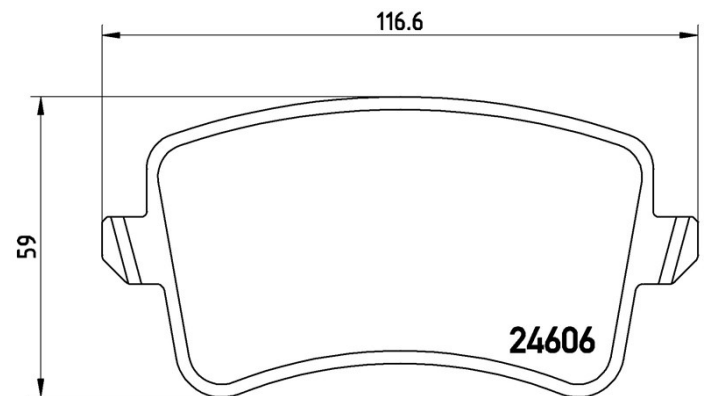

Pads P 85 100X New

Pads technical data

Axle
Rear

WVA
24606

Width
116,6 mm

Thickness
17,7 mm

Height
59 mm

Braking system
Lucas

Features
With accessories
With brake caliper screws

Wear indicator
Without

EANCode
8020584069349

Compatible vehicles

AUDI				
Model	Type	Kw	Year	
A4 (8K2, B8)	2.0 TDI	110	05/13 12/15	
A4 (8K2, B8)	2.0 TDI	140	09/13 12/15	
A4 (8K2, B8)	2.0 TDI quattro	110	05/13 12/15	
A4 (8K2, B8)	2.0 TDI quattro	140	09/13 12/15	
A4 (8K2, B8)	2.0 TFSI	162	05/13 12/15	
A4 (8K2, B8)	2.0 TFSI	165	05/13 12/15	
A4 (8K2, B8)	2.0 TFSI	155	06/08 05/13	
A4 (8K2, B8)	2.0 TFSI	132	06/08 12/15	
A4 (8K2, B8)	2.0 TFSI Flexfuel quattro	162	05/13 12/15	
A4 (8K2, B8)	2.0 TFSI Flexfuel quattro	155	09/12 12/13	
A4 (8K2, B8)	2.0 TFSI flexible fuel	132	11/09 12/15	
A4 (8K2, B8)	2.0 TFSI flexible fuel quattro	132	11/09 12/15	
A4 (8K2, B8)	2.0 TFSI quattro	162	05/13 12/15	

AUDI (FAW)

Model	Type	Kw	Year
A4L Saloon (8K2, B8)	1.8 30 TFSI	118	08/09 -
A4L Saloon (8K2, B8)	2.0 35 TFSI	132	12/07 -
A4L Saloon (8K2, B8)	2.0 TFSI	155	11/08 12/12
A4L Saloon (8K2, B8)	3.0 50 TFSI quattro	200	08/12 12/16
A4L Saloon (8K2, B8)	3.2 quattro	195	01/09 12/11
A4L Saloon (8K2, B8)	45 TFSI quattro	165	06/14 -
A4L Saloon (8W2, B9)	40 TFSI	140	09/16 -
A4L Saloon (8W2, B9)	45 TFSI quattro	185	09/16 -
Q5 Closed Off-Road Vehicle (8R)	2.0 TFSI quattro	155	03/10 12/15
Q5 Closed Off-Road Vehicle (8R)	40 TFSI quattro	169	08/16 -
Q5 Closed Off-Road Vehicle (8R)	40 TFSI quattro	165	11/14 -