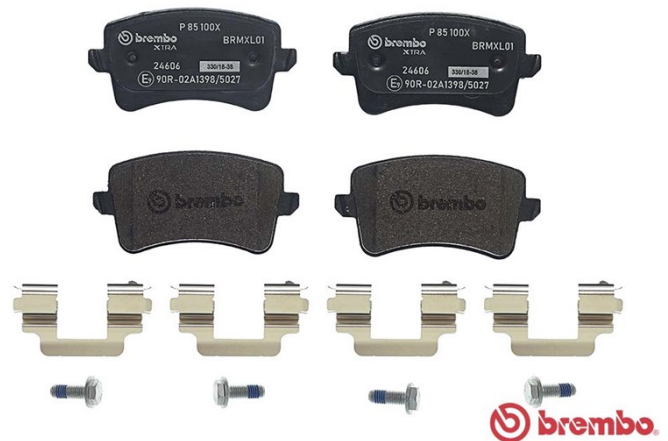

Pads P 85 100X New

Pads technical data

Axle
Rear

WVA
24606

Width
116,6 mm

Thickness
17,7 mm

Height
59 mm

Braking system
Lucas

Features
With accessories
With brake caliper screws

Wear indicator
Without

EANCode
8020584069349

Compatible vehicles

AUDI				
Model	Type	Kw	Year	
A4 (8K2, B8)	2.0 TDI	110	05/13 12/15	
A4 (8K2, B8)	2.0 TDI	140	09/13 12/15	
A4 (8K2, B8)	2.0 TDI quattro	110	05/13 12/15	
A4 (8K2, B8)	2.0 TDI quattro	140	09/13 12/15	
A4 (8K2, B8)	2.0 TFSI	162	05/13 12/15	
A4 (8K2, B8)	2.0 TFSI	165	05/13 12/15	
A4 (8K2, B8)	2.0 TFSI	155	06/08 05/13	
A4 (8K2, B8)	2.0 TFSI	132	06/08 12/15	
A4 (8K2, B8)	2.0 TFSI Flexfuel quattro	162	05/13 12/15	
A4 (8K2, B8)	2.0 TFSI Flexfuel quattro	155	09/12 12/13	
A4 (8K2, B8)	2.0 TFSI flexible fuel	132	11/09 12/15	
A4 (8K2, B8)	2.0 TFSI flexible fuel quattro	132	11/09 12/15	
A4 (8K2, B8)	2.0 TFSI quattro	162	05/13 12/15	

AUDI (FAW)

Model	Type	Kw	Year
A4L Saloon (8K2, B8)	1.8 30 TFSI	118	08/09 -
A4L Saloon (8K2, B8)	2.0 35 TFSI	132	12/07 -
A4L Saloon (8K2, B8)	2.0 TFSI	155	11/08 12/12
A4L Saloon (8K2, B8)	3.0 50 TFSI quattro	200	08/12 12/16
A4L Saloon (8K2, B8)	3.2 quattro	195	01/09 12/11
A4L Saloon (8K2, B8)	45 TFSI quattro	165	06/14 -
A4L Saloon (8W2, B9)	40 TFSI	140	09/16 -
A4L Saloon (8W2, B9)	45 TFSI quattro	185	09/16 -
Q5 Closed Off-Road Vehicle (8R)	2.0 TFSI quattro	155	03/10 12/15
Q5 Closed Off-Road Vehicle (8R)	40 TFSI quattro	169	08/16 -
Q5 Closed Off-Road Vehicle (8R)	40 TFSI quattro	165	11/14 -