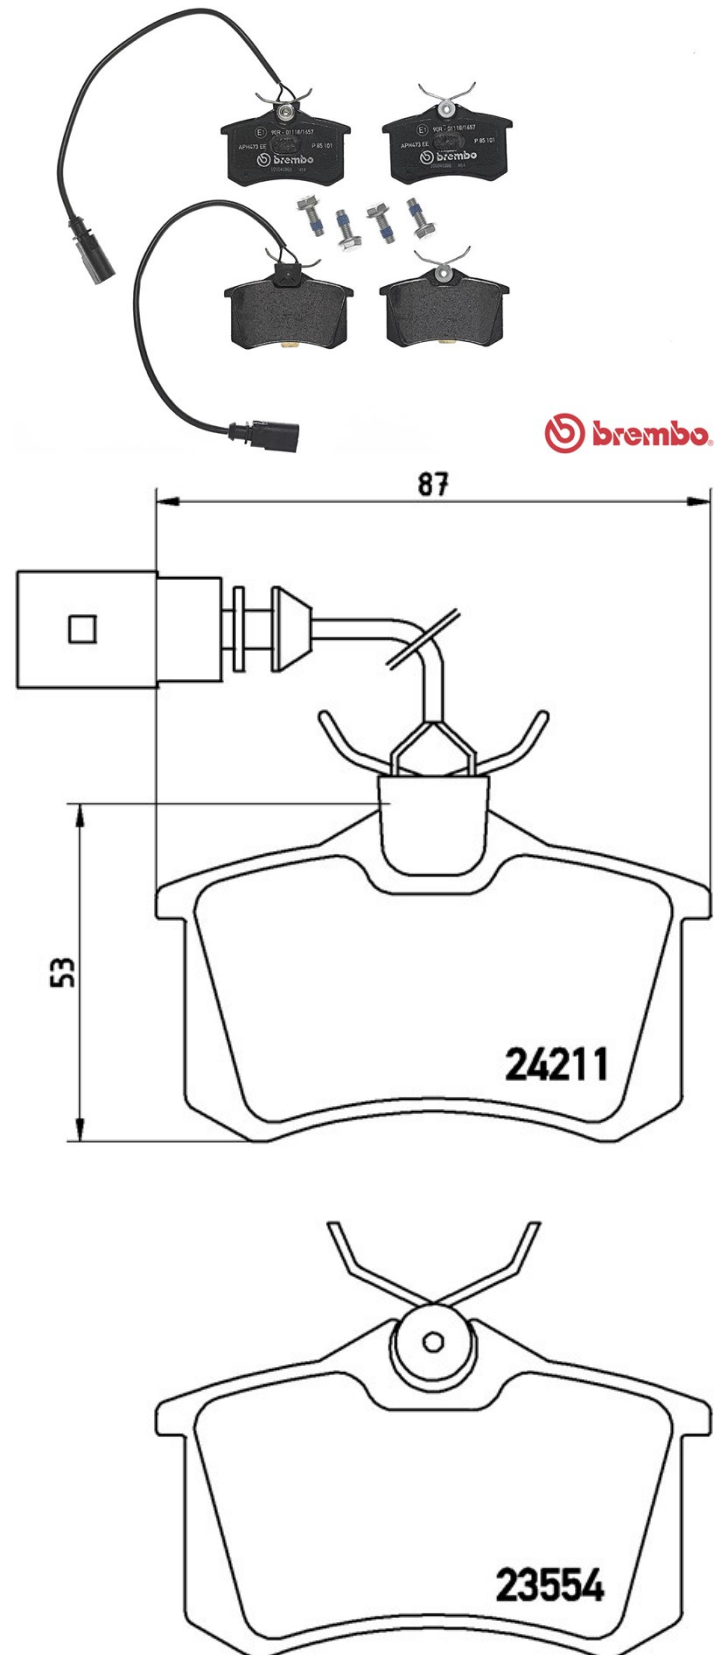

Pads P 85 101

Pads technical data

Axle
Rear

WVA
23554, 24211

Width
87 mm

Thickness
17,2 mm

Height
53 mm

Braking system
Lucas

Features
With brake caliper screws

Wear indicator
Electric

EANCode
8020584062500

Compatible vehicles

AUDI

Model	Type	Kw	Year
-------	------	----	------

OE Part number**Compatible OE codes**

AUDI	8D0698451A
------	------------