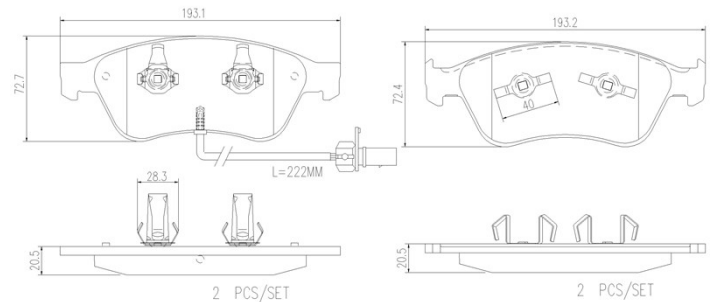

Pads technical data

Axle Front	WVA 23896, 23897
Width 193,2 - 193,4 mm	Thickness 20,5 mm
Height 72,6 - 77,6 mm	Braking system Teves
Features With piston dip	Wear indicator Electric
EANCode 8020584062517	