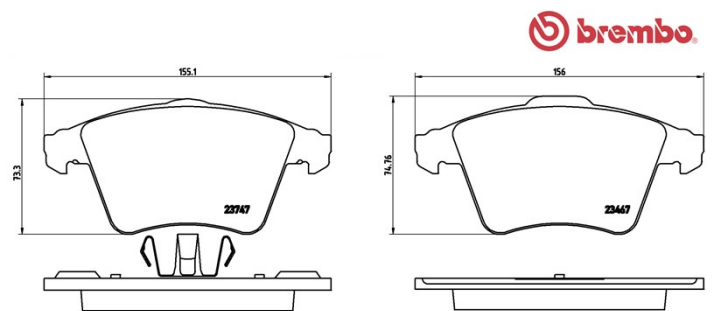

Pads technical data

Axle Front	WWA 23467, 23747
Width 155,1 - 156 mm	Thickness 20,1 mm
Height 73,3 - 74,8 mm	Braking system Teves
Features	Wear indicator Without
EAncode 8020584062555	

Compatible vehicles