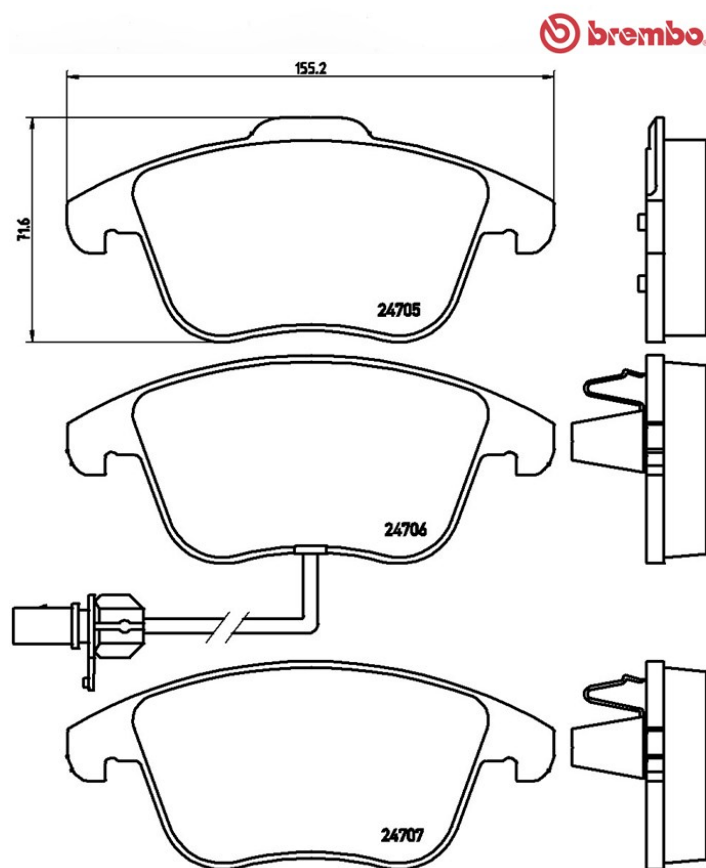

Pads technical data

Axle
Front

WWA
24332, 24333, 24706

Width
155,2 mm

Thickness
20 mm

Height
66,4 - 71,6 mm

Braking system
Teves

Features
With piston clip

Wear indicator
Electric

EANCode
8020584091036

Compatible vehicles

AUDI

Model	Type	Kw	Year
A4 (8K2, B8)	1.8 TFSI	88	01/08 12/15
A4 (8K2, B8)	1.8 TFSI	118	11/07 03/12
A4 (8K2, B8)	1.8 TFSI	125	11/11 12/15
A4 (8K2, B8)	1.8 TFSI quattro	118	09/08 03/12
A4 (8K2, B8)	1.8 TFSI quattro	125	11/11 12/15