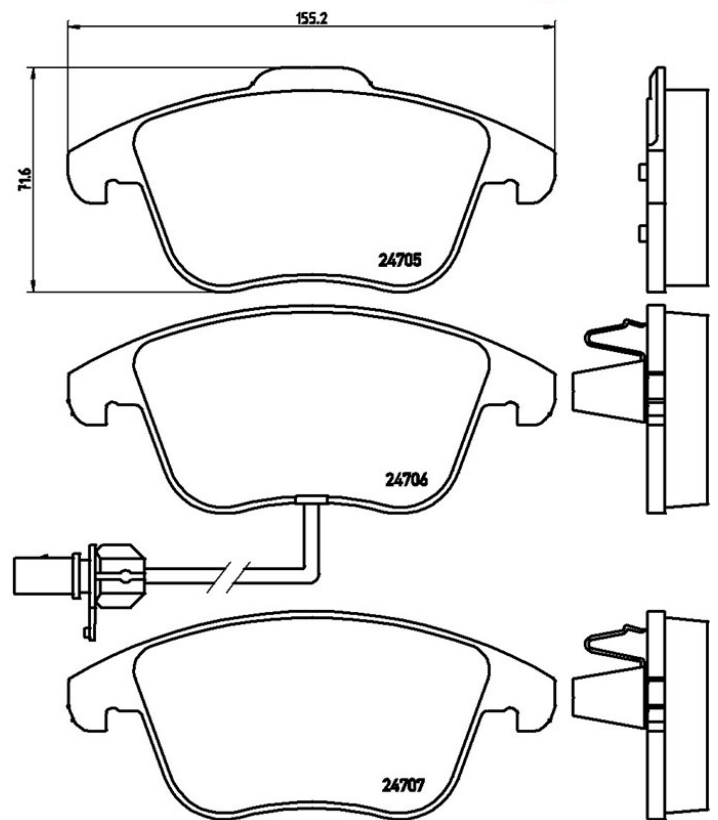

Pads P 85 113X

 **brembo**
AFTERMARKET

Pads technical data

Axle
Front

WVA
24332, 24333, 24706

Width
155,2 mm

Thickness
20 mm

Height
66,4 - 71,6 mm

Braking system
Teves

Features

Wear indicator
Electric

EANCode
8020584069370

Compatible vehicles

AUDI

Model	Type	Kw	Year
A4 (8K2, B8)	1.8 TFSI	88	01/08 12/15
A4 (8K2, B8)	1.8 TFSI	118	11/07 03/12
A4 (8K2, B8)	1.8 TFSI	125	11/11 12/15
A4 (8K2, B8)	1.8 TFSI quattro	118	09/08 03/12
A4 (8K2, B8)	1.8 TFSI quattro	125	11/11 12/15
A4 (8K2, B8)	2.0 TDI	125	01/08 03/12