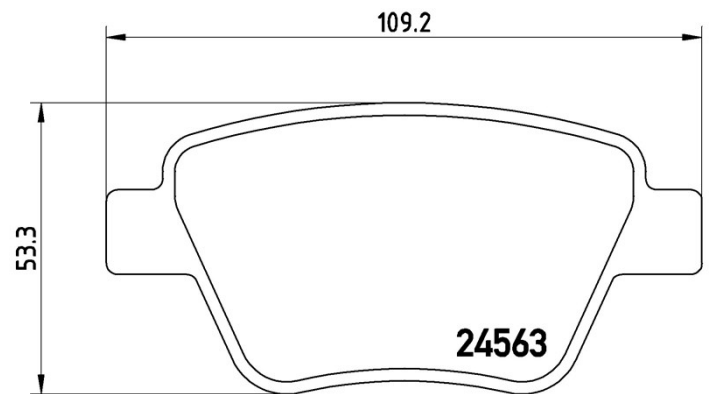

Pads P 85 114X

brembo
AFTERMARKET

Pads technical data

Axle
Rear

WVA
24563

Width
109,2 mm

Thickness
17,7 mm

Height
53,3 mm

Braking system
Bosch

Features
With brake caliper screws

Wear indicator
Without

EA NCode
8020584069387

Compatible vehicles

AUDI

Model	Type	Kw	Year
A1 (8X1, 8XK)	1.2 TFSI	63	05/10 04/15
A1 (8X1, 8XK)	1.4 TFSI	136	01/11 04/15
A1 (8X1, 8XK)	1.4 TFSI	103	04/12 04/15
A1 (8X1, 8XK)	1.4 TFSI	90	05/10 04/15
A1 (8X1, 8XK)	1.6 TDI	66	03/11 04/15
A1 (8X1, 8XK)	1.6 TDI	77	05/10 04/15
A1 (8X1, 8XK)	2.0 TDI	100	05/12 04/15
A1 (8X1, 8XK)	2.0 TDI	105	09/11 04/15
A1 (8X1, 8XK)	2.0 TFSI quattro	188	03/12 11/12
A1 (8X1, 8XK)	S1 quattro	170	03/14 10/18
A1 Sportback (8XA, 8XF)	1.2 TFSI	63	01/12 04/15
A1 Sportback (8XA, 8XF)	1.4 TFSI	103	04/12 04/15