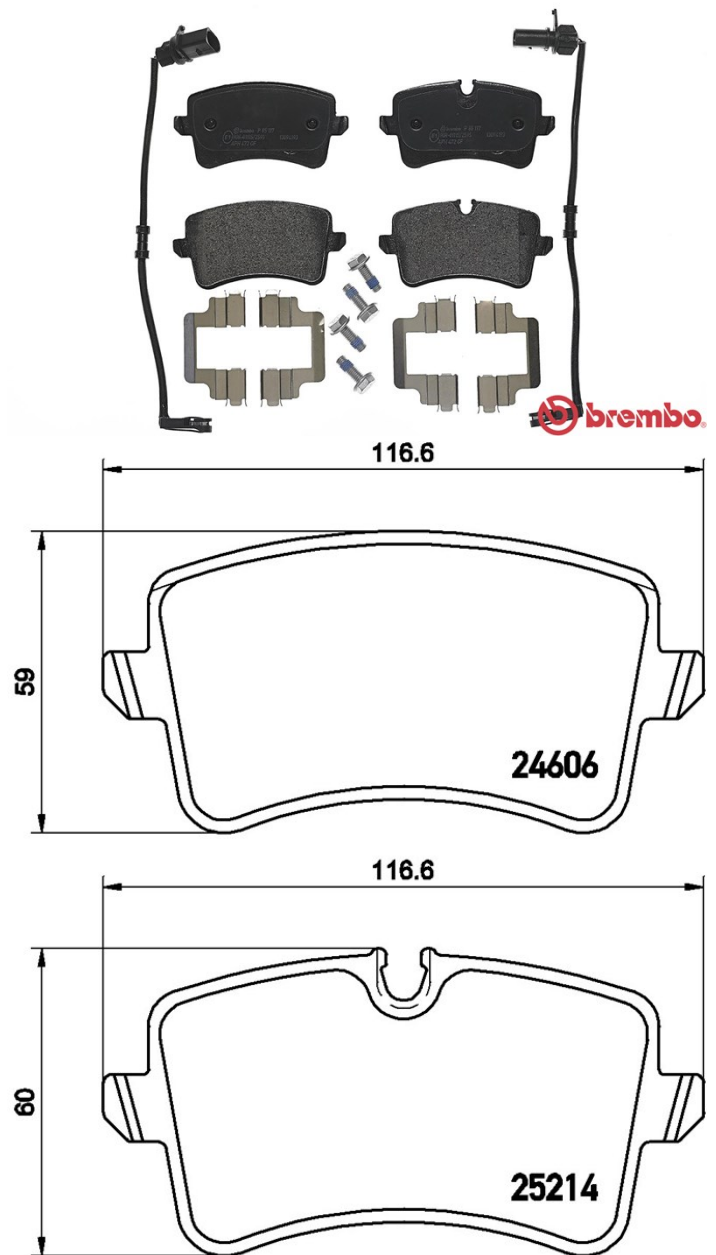

Pads P 85 117

Pads technical data

Axle
Rear

WVA
24606, 25214

Width
116,6 mm

Thickness
15,6 mm

Height
59 - 60 mm

Braking system
Lucas

Features
With accessories
With brake caliper screws

Wear indicator
Electric

EANCode
8020584103906

Compatible vehicles

AUDI

Model	Type	Kw	Year
A4 (8W2, B9)	S4 quattro	260	05/16 -
A4 Avant (8W5, B9)	S4 quattro	260	05/16 -
A7 Sportback (4GA, 4GF)	2.8 FSI quattro	150	10/10 03/15
A7 Sportback (4GA, 4GF)	3.0 TFSI quattro	228	01/11 03/15
A7 Sportback (4GA, 4GF)	3.0 TFSI quattro	220	10/10 05/12