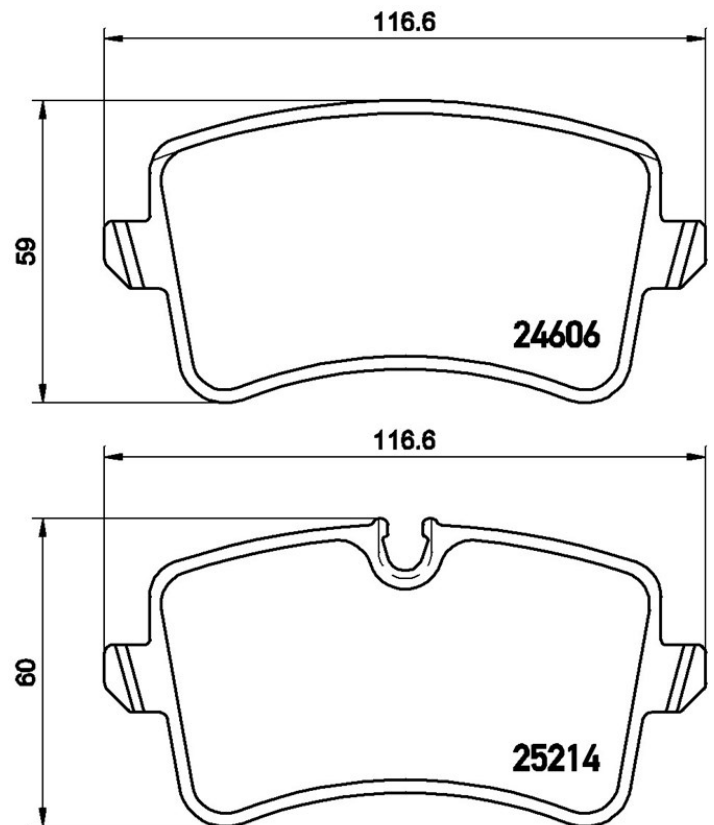

Pads P 85 119

Pads technical data

Axle
Rear

Width
116,6 mm

Height
59 - 60 mm

Features
With accessories
With brake caliper screws

EANCode
8020584103920

WVA
24606, 25214

Thickness
17,5 mm

Braking system
Lucas

Wear indicator
Electric

Compatible vehicles

AUDI

Model	Type	Kw	Year
A5 (8T3)	RS5 quattro	331	03/10 08/15
A6 (4G2, 4GC, C7)	1.8 TFSI	140	09/14 09/18
A6 (4G2, 4GC, C7)	2.0 TDI	100	01/12 09/18
A6 (4G2, 4GC, C7)	2.0 TDI	120	03/11 09/18
A6 (4G2, 4GC, C7)	2.0 TDI	130	03/11 09/18