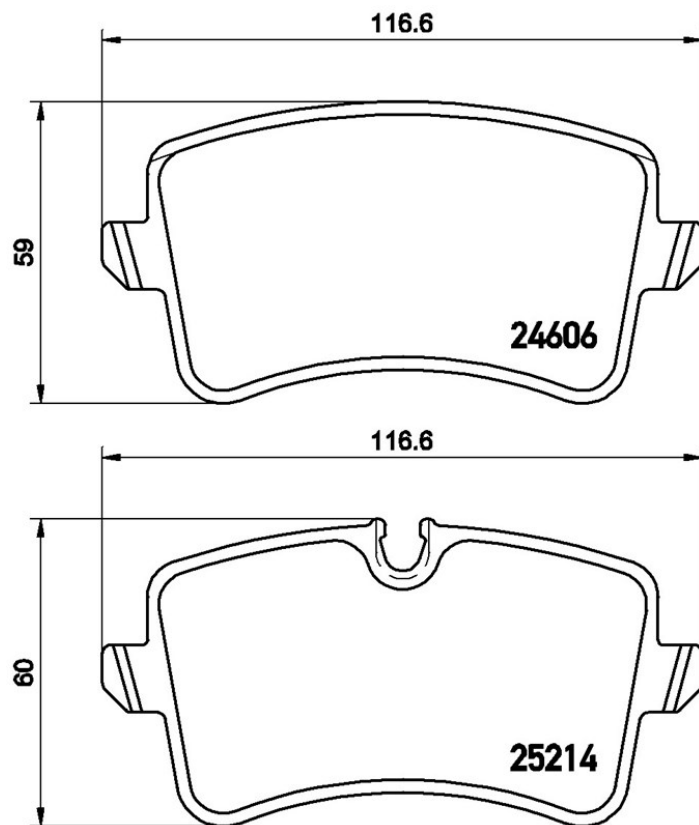

Pads P 85 120

 **brembo**
AFTERMARKET

Pads technical data

Axle

Rear

WVA

24606, 25214

Width

116,6 mm

Thickness

17,5 mm

Height

59 - 60 mm

Braking system

Lucas

Features

With accessories

With brake caliper screws

Wear indicator

Electric

EA NCode

8020584103937

 **brembo**

Compatible vehicles