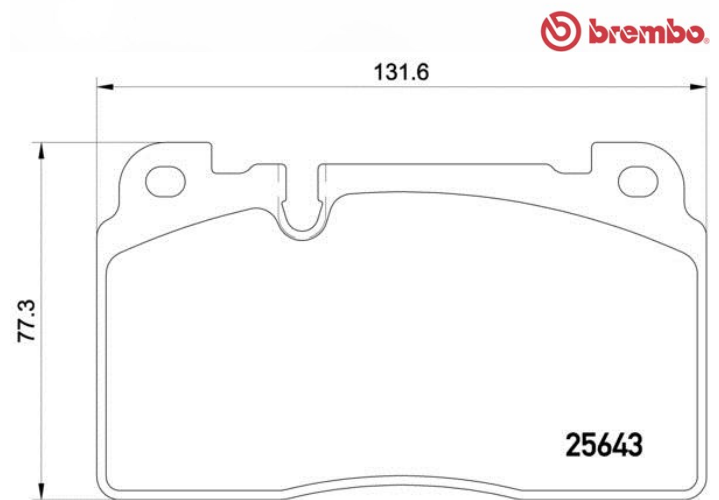

Compatible vehicles

AUDI				
Model	Type	Kw	Year	
Q5 (8RB)	2.0 Hybrid quattro	180	09/12 05/16	
Q5 (8RB)	2.0 TDI	110	05/13 -	
Q5 (8RB)	2.0 TDI	140	09/15 -	
Q5 (8RB)	2.0 TDI	100	11/10 -	
Q5 (8RB)	2.0 TDI	105	11/10 -	
Q5 (8RB)	2.0 TDI quattro	110	05/13 -	
Q5 (8RB)	2.0 TDI quattro	130	06/12 -	
Q5 (8RB)	2.0 TDI quattro	100	08/09 -	
Q5 (8RB)	2.0 TDI quattro	105	08/09 -	
Q5 (8RB)	2.0 TDI quattro	120	11/08 -	
Q5 (8RB)	2.0 TDI quattro	125	11/08 -