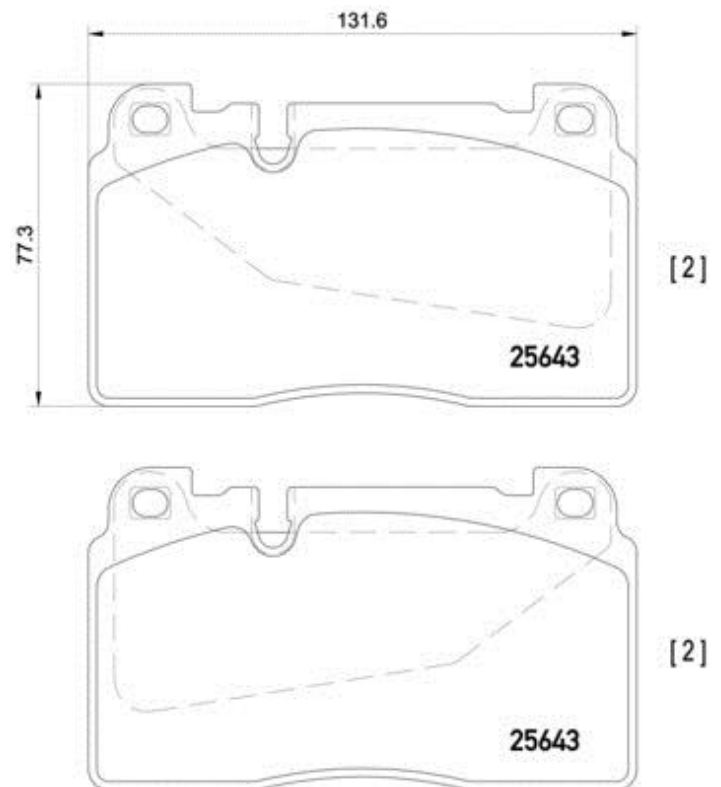

Pads P 85 123

Pads technical data

Axle Front	WVA 25643
Width 131,6 mm	Thickness 16,7 mm
Height 77,3 mm	Braking system Brembo
Features	Wear indicator Prepared

EANCode
8020584103968

Compatible vehicles

AUDI

Model	Type	Kw	Year
A6 (4G2, 4GC, C7)	1.8 TFSI	140	09/14 09/18
A6 (4G2, 4GC, C7)	2.0 TDI	110	09/14 09/18
A6 (4G2, 4GC, C7)	2.0 TDI quattro	140	04/15 09/18
A6 (4G2, 4GC, C7)	2.0 TFSI	185	09/14 09/18
A6 (4G2, 4GC, C7)	2.0 TFSI quattro	185	05/14 09/18
A6 (4G2, 4GC, C7)	2.0 TFSI quattro	183	05/15 09/18

AUDI (FAW)

Model	Type	Kw	Year
A6L (C7, 4X8, 4XL)	35 TFSI	165	08/17 12/18

PORSCHE

Model	Type	Kw	Year
MACAN (95B)	2.0	174	07/14 -
MACAN (95B)	2.0	185	10/15 -

OE Part number

Compatible OE codes	
AUDI	8R0698151AA
AUDI	8R0698151C