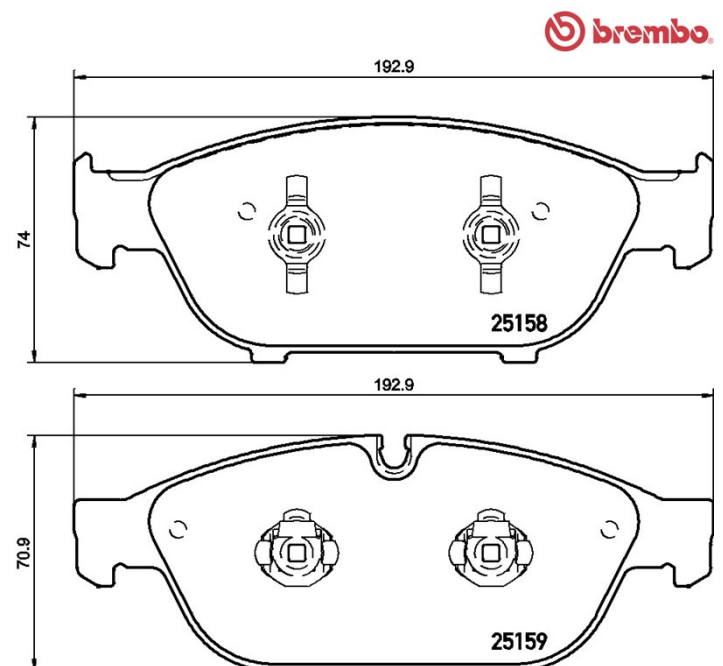

Pads P 85 127

Pads technical data

Axle Front	WWA 25158, 25159
Width 192,9 mm	Thickness 20 mm
Height 70,9 - 74 mm	Braking system Teves
Features	Wear indicator Prepared

EANCode
8020584104002

Compatible vehicles