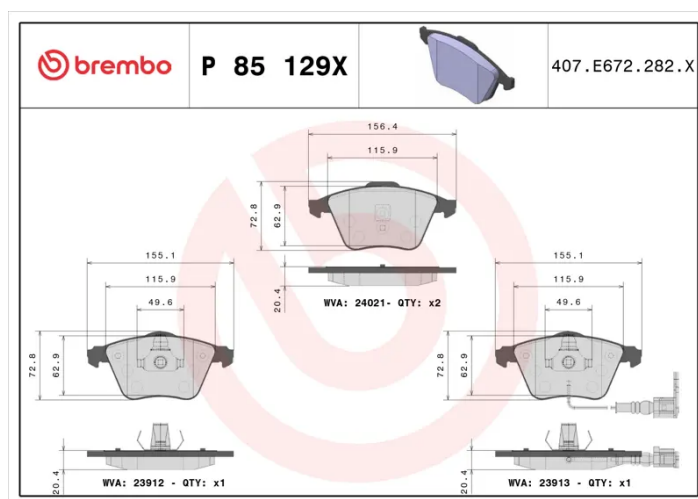

# BRAKE PAD XTRA P 85 129X

The P 85 129X Xtra brake pad is synonymous with reliability

Brembo Xtra brake pads, developed to enhance the advantages of the Xtra and Max discs, are made using the special BRM X L01 compound which consists of more than 30 different components. Compared with the compound used for original-equivalent pads, the new solution assures a higher friction coefficient, which translates to more precise and stable braking, at both high and low temperatures. All this makes for greater driving comfort and improved pedal modularity, without compromising the product's mileage output.

## Technical specifications

EAN code <b>8020584069424</b>	Axle <b>Front</b>	Thickness <b>20 mm</b>
Width <b>155 mm</b>	Height <b>73 mm</b>	Braking system <b>Teves</b>
Wear indicator <b>Electric</b>	WVA number <b>23912,23913,24021</b>	Accessories <b>With anti-squeal shim</b>