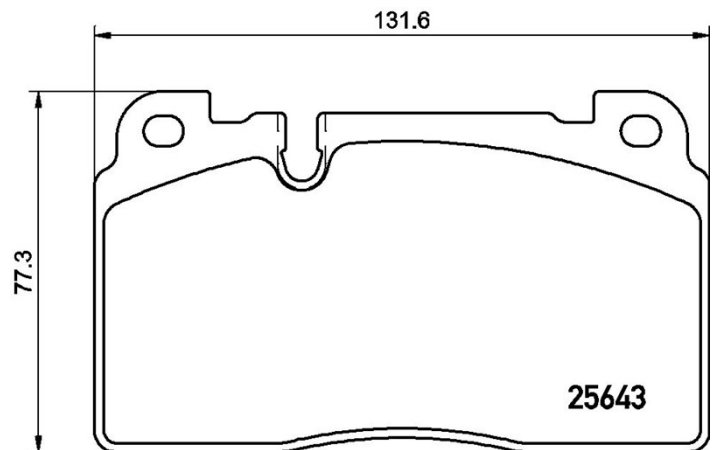

Compatible vehicles

AUDI				
Model	Type	Kw	Year	
Q5 (8RB)	2.0 Hybrid quattro	180	09/12 05/16	
Q5 (8RB)	2.0 TDI	110	05/13 -	
Q5 (8RB)	2.0 TDI	140	09/15 -	
Q5 (8RB)	2.0 TDI	100	11/10 -	
Q5 (8RB)	2.0 TDI	105	11/10 -	
Q5 (8RB)	2.0 TDI quattro	110	05/13 -	
Q5 (8RB)	2.0 TDI quattro	130	06/12 -	
Q5 (8RB)	2.0 TDI quattro	100	08/09 -	
Q5 (8RB)	2.0 TDI quattro	105	08/09 -	
Q5 (8RB)	2.0 TDI quattro	120	11/08 -	
Q5 (8RB)	2.0 TDI quattro	125	11/08 -