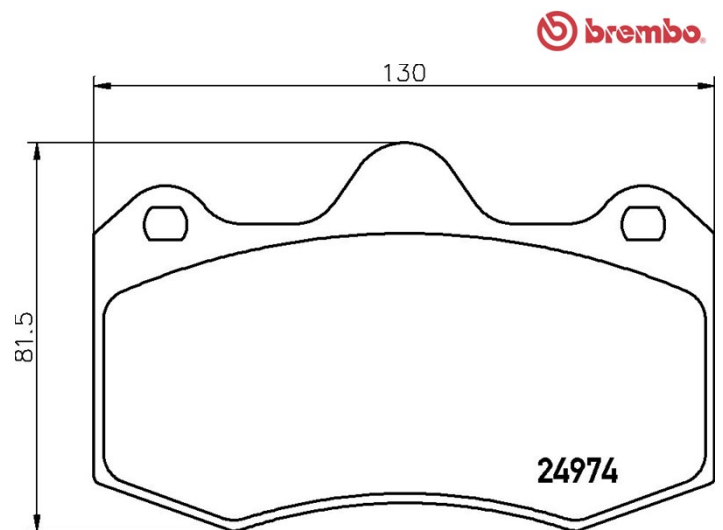

Pads technical data

Axle Front	WWA 24974
Width 130 mm	Thickness 16,7 mm
Height 81,5 mm	Braking system Lockheed
Features	Wear indicator Without

EANCode
8020584110782

Compatible vehicles

LOTUS

Model	Type	Kw	Year
EVORA	3.5 400	298	09/15 -

SEAT

Model	Type	Kw	Year
IBIZA III (6L1)	1.8 T Cupra R	132	01/04 02/08
IBIZA III (6L1)	1.9 TDI Cupra R	118	03/04 02/08
IBIZA IV (6J5, 6P1)	1.4 TSI	103	10/13 -
IBIZA IV (6J5, 6P1)	1.9 TDI	77	03/08 06/10
IBIZA IV SPORTCOUPE (6J1, 6P5)	1.2 TSI	63	08/12 -
IBIZA IV SPORTCOUPE (6J1, 6P5)	1.4 TSI	103	10/13 -
IBIZA IV SPORTCOUPE (6J1, 6P5)	1.4 TSI Cupra	132	06/09 -
IBIZA IV SPORTCOUPE (6J1, 6P5)	1.9 TDI	77	07/08 06/10