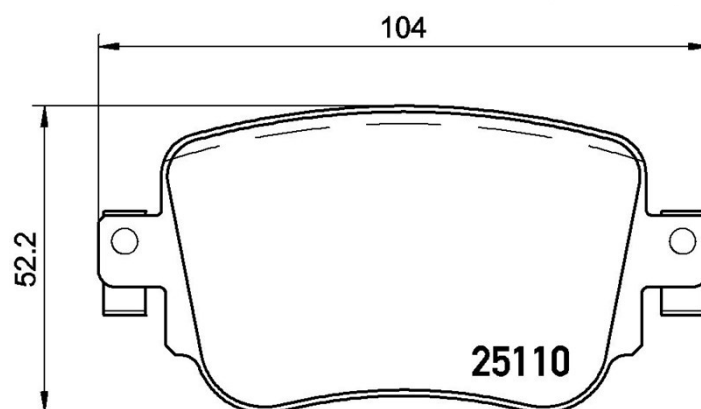

Pads technical data

Axle
Rear

WVA
25110

Width
104 mm

Thickness
17,5 mm

Height
52,2 mm

Braking system
Lucas

Features
With brake caliper screws

Wear indicator
Without

EANCode
8020584110867

Compatible vehicles

AUDI

Model	Type	Kw	Year
A1 (8X1, 8XK)	1.0 TFSI	60	01/16 10/18
A1 (8X1, 8XK)	1.0 TFSI	70	03/15 10/18
A1 (8X1, 8XK)	1.4 TDI	66	11/14 10/18
A1 (8X1, 8XK)	1.4 TFSI	92	11/14 10/18
A1 (8X1, 8XK)	1.4 TSI	110	11/14 10/18
A1 (8X1, 8XK)	1.6 TDI	85	11/14 10/18
A1 (8X1, 8XK)	1.8 TFSI	141	02/15 10/18
A1 Sportback (8XA, 8XF)	1.0 TFSI	60	01/16 10/18
A1 Sportback (8XA, 8XF)	1.0 TFSI	70	03/15 10/18
A1 Sportback (8XA, 8XF)	1.4 TDI	66	11/14 10/18
A1 Sportback (8XA, 8XF)	1.4 TFSI	92	11/14 10/18
A1 Sportback (8XA, 8XF)	1.4 TSI	110	11/14 10/18