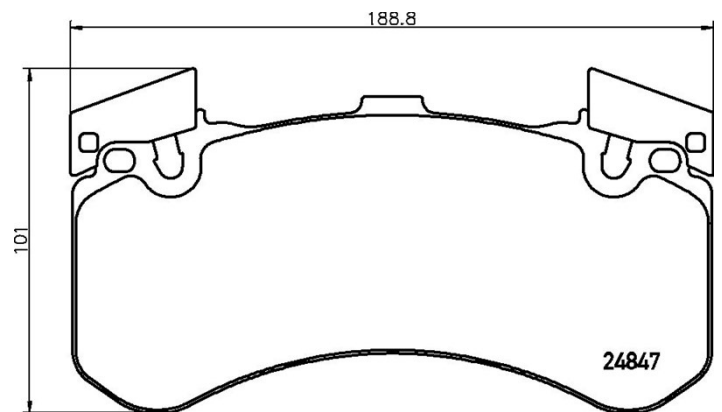

Pads technical data

Axle
Front

WWA
24847

Width
188 mm

Thickness
17 mm

Height
101 mm

Braking system
Brembo

Features
With counterweights

Wear indicator
Prepared

EANCode
8020584112168

Compatible vehicles

AUDI

Model	Type	Kw	Year
A6 (4G2, 4GC, C7)	1.8 TFSI	140	09/14 09/18
A6 (4G2, 4GC, C7)	2.0 TDI	110	09/14 09/18
A6 (4G2, 4GC, C7)	2.0 TDI	140	11/13 09/18
A6 (4G2, 4GC, C7)	2.0 TDI quattro	140	04/15 09/18
A6 (4G2, 4GC, C7)	2.0 TFSI	162	05/13 09/18
A6 (4G2, 4GC, C7)	2.0 TFSI	185	09/14 09/18
A6 (4G2, 4GC, C7)	2.0 TFSI quattro	155	05/12 05/13
A6 (4G2, 4GC, C7)	2.0 TFSI quattro	162	05/13 09/18
A6 (4G2, 4GC, C7)	2.0 TFSI quattro	185	05/14 09/18
A6 (4G2, 4GC, C7)	2.0 TFSI quattro	183	05/15 09/18
A6 (4G2, 4GC, C7)	2.8 FSI quattro	162	09/14 09/18
A6 (4G2, 4GC, C7)	3.0 TDI	155	09/14 09/18
A6 (4G2, 4GC, C7)	3.0 TDI	160	09/14 09/18