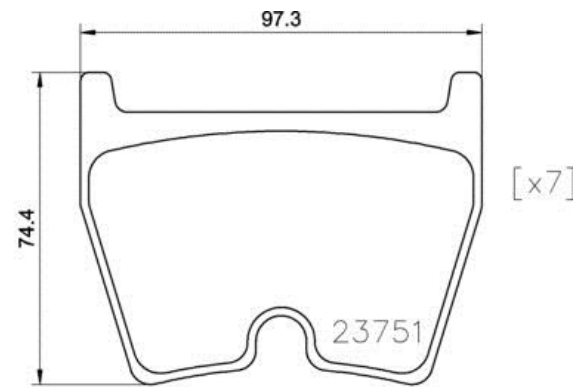

Pads technical data

Axle Front	WVA 23751, 22083
Width 97,3 mm	Thickness 17,9 mm
Height 74,4 mm	Braking system Brembo
Features	Wear indicator Electric
EANCode 8020584084571	

Compatible vehicles

AUDI				
Model	Type	Kw	Year	
A4 Avant (8K5, B8)	RS4 quattro	331	05/12 08/15	
A4 Avant (8W5, B9)	RS4 quattro	331	10/17 -	
A5 (8T3)	RS5 quattro	331	03/10 08/15	
A5 Convertible (8F7)	RS5 quattro	331	11/12 08/15	
A6 Avant (4G5, 4GD, C7)	RS6 performance quattro	445	11/15 09/18	
A6 Avant (4G5, 4GD, C7)	RS6 quattro	412	01/13 09/18	