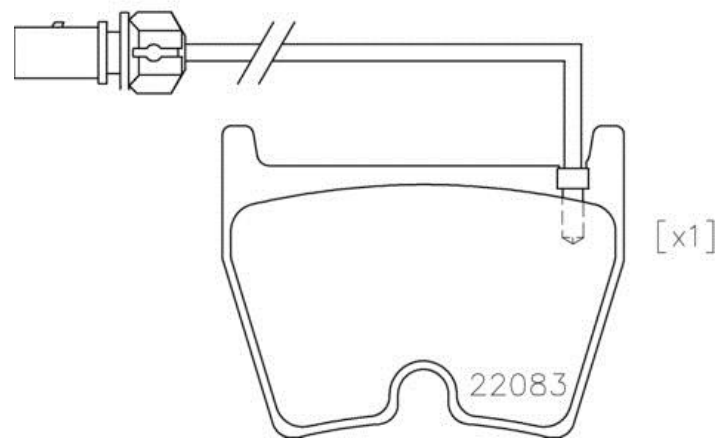

Pads technical data

Axle Front	WVA 23751, 22083
Width 97,3 mm	Thickness 17,9 mm
Height 74,4 mm	Braking system Brembo
Features	Wear indicator Electric
EANCode 8020584084571	

Compatible vehicles

AUDI				
Model	Type	Kw	Year	
A4 Avant (8K5, B8)	RS4 quattro	331	05/12 08/15	
A4 Avant (8W5, B9)	RS4 quattro	331	10/17 -	
A5 (8T3)	RS5 quattro	331	03/10 08/15	
A5 Convertible (8F7)	RS5 quattro	331	11/12 08/15	
A6 Avant (4G5, 4GD, C7)	RS6 performance quattro	445	11/15 09/18	
A6 Avant (4G5, 4GD, C7)	RS6 quattro	412	01/13 09/18	