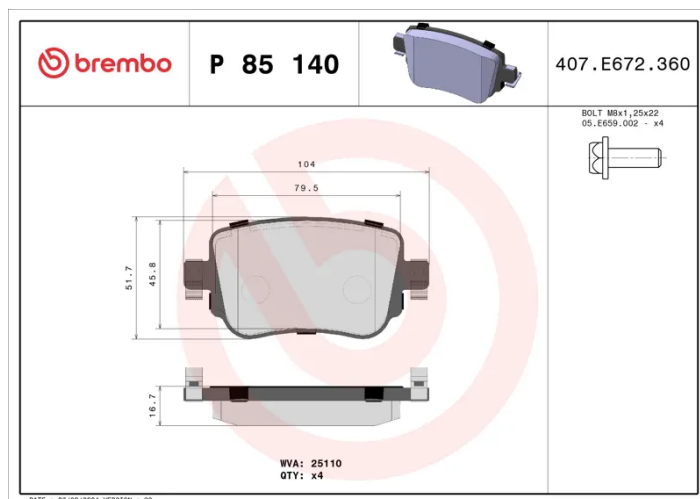

## P 85 140

The P 85 140 brake pad is synonymous with reliability

The Brembo brake pad guarantees ultimate safety when braking thanks to the use of more than 100 different compounds, designed according to the type of vehicle and use. Stopping distances reduced to a minimum, maximum driving comfort and silent operation are the most important features of Brembo materials. Brembo brake pads are supplied together with an extensive range of accessories and assembly kits for professional-standard installation.

### Technical specifications

EAN code <b>8020584112687</b>	Axle <b>Rear</b>	Thickness <b>18 mm</b>
Width <b>104 mm</b>	Height <b>52 mm</b>	Braking system <b>TRW</b>
Wear indicator <b>Without</b>	WVA number <b>25110</b>	Accessories <b>With accessories</b> <b>With anti-squeal shim</b> <b>With brake caliper bolts</b>