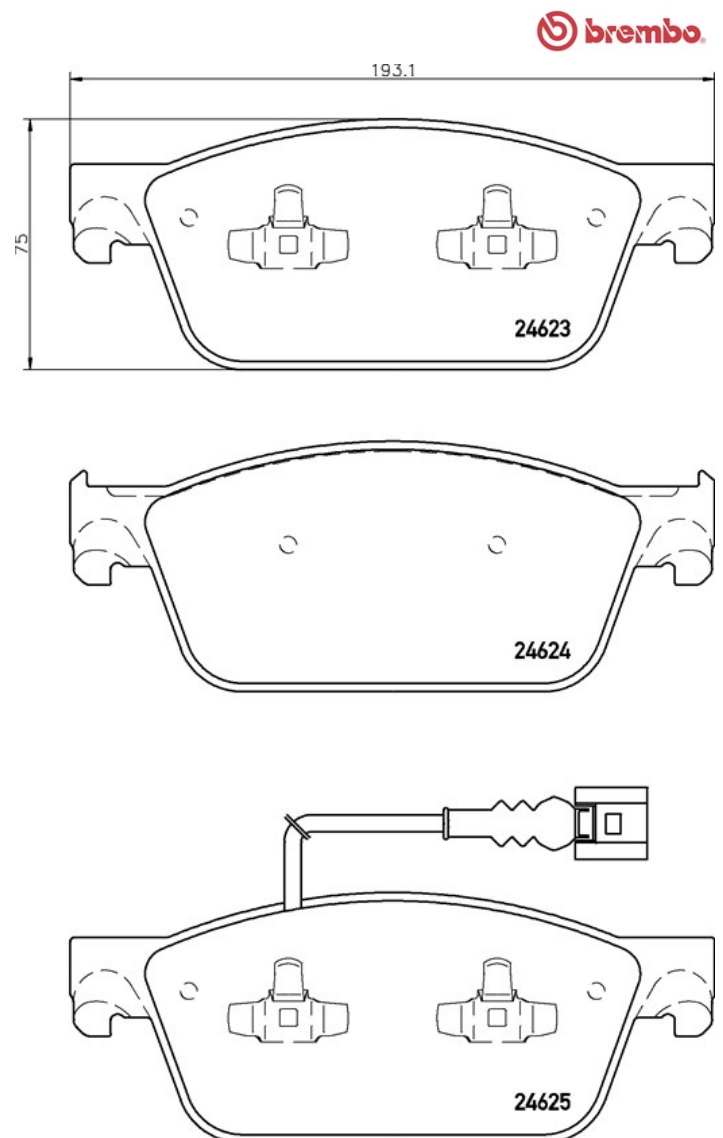

Pads P 85 141

Pads technical data

Axle

Front

WVA

24623, 24624, 24625

Width

193,1 mm

Thickness

18,1 mm

Height

75 mm

Braking system

Teves

Features

With anti noise shim
With piston clip

Wear indicator

Electric

EANCode

8020584112717

Compatible vehicles

VW

Model	Type	Kw	Year
MULTIVAN V (7HM, 7HN, 7HF, 7EF, 7EM, 7EN)	1.9 TDI	63	04/03 11/09
MULTIVAN V (7HM, 7HN, 7HF, 7EF, 7EM, 7EN)	2.0 BiTDI	132	09/09 08/15