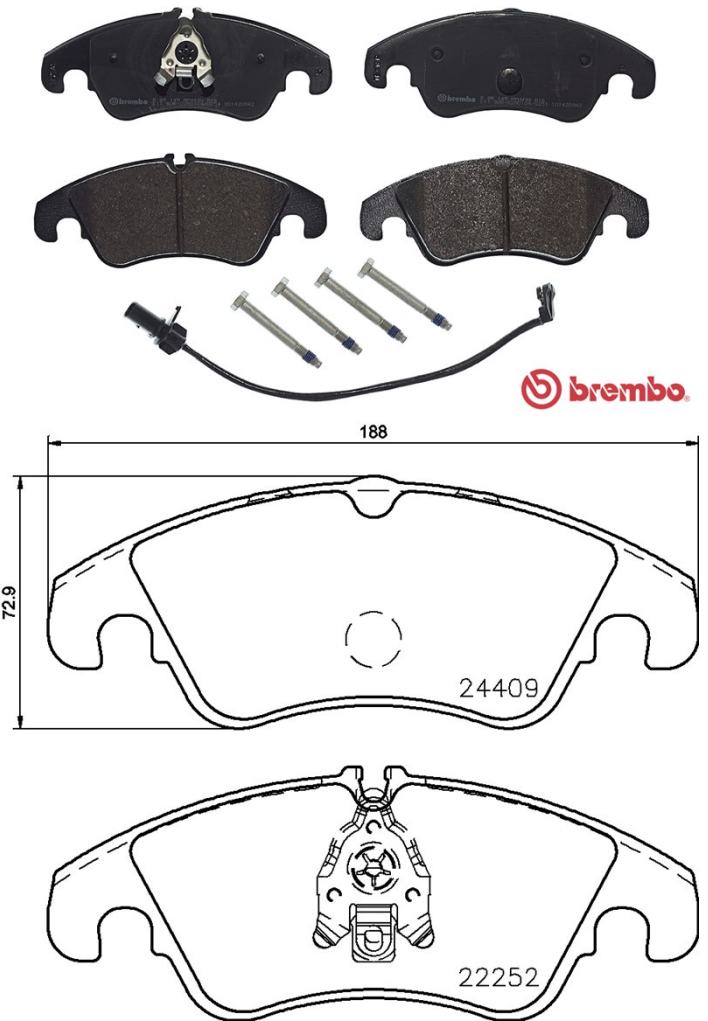

Pads P 85 145

 **brembo**
AFTERMARKET

Pads technical data

Axle
Front

Width
188 mm

Height
72,9 mm

Features
With brake caliper screws
With piston clip

EANCode
8020584081235

WWA
24409

Thickness
19,4 mm

Braking system
Lucas

Wear indicator
Electric

Compatible vehicles

AUDI

Model	Type	Kw	Year
A6 (4G2, 4GC, C7)	1.8 TFSI	140	09/14 09/18
A6 (4G2, 4GC, C7)	2.0 TDI	100	01/12 09/18
A6 (4G2, 4GC, C7)	2.0 TDI	120	03/11 09/18
A6 (4G2, 4GC, C7)	2.0 TDI	130	03/11 09/18
A6 (4G2, 4GC, C7)	2.0 TDI	110	09/14 09/18
A6 (4G2, 4GC, C7)	2.0 TDI	140	11/13 09/18
A6 (4G2, 4GC, C7)	2.0 TDI quattro	140	04/15 09/18
A6 (4G2, 4GC, C7)	2.0 TFSI	155	03/11 05/13
A6 (4G2, 4GC, C7)	2.0 TFSI	132	05/11 09/18
A6 (4G2, 4GC, C7)	2.0 TFSI	162	05/13 09/18