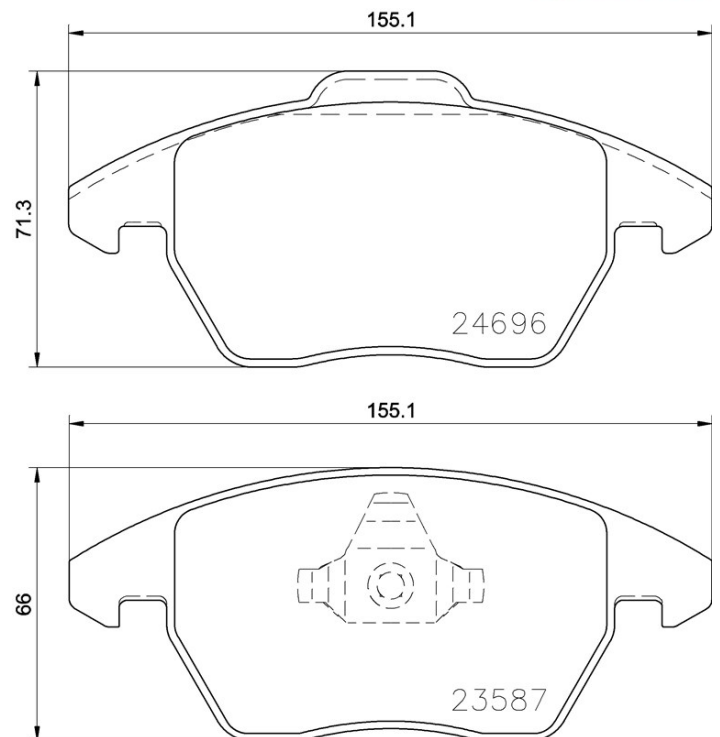

Pads P 85 148

Pads technical data

Axle Front	WWA 24696
Width 155,4 mm	Thickness 20,3 mm
Height 66 - 71,5 mm	Braking system Teves
Features	Wear indicator Without
EA NCode 8020584081266	

Compatible vehicles

AUDI				
Model	Type	Kw	Year	
A1 (8X1, 8XK)	1.0 TFSI	60	01/16 10/18	
A1 (8X1, 8XK)	1.0 TFSI	70	03/15 10/18	
A1 (8X1, 8XK)	1.4 TDI	66	11/14 10/18	
A1 (8X1, 8XK)	1.4 TFSI	136	01/11 04/15	
A1 (8X1, 8XK)	1.4 TFSI	90	05/10 04/15	
A1 (8X1, 8XK)	1.4 TFSI	92	11/14 10/18	
A1 (8X1, 8XK)	1.4 TSI	110	11/14 10/18	
A1 (8X1, 8XK)	1.6 TDI	85	11/14 10/18	