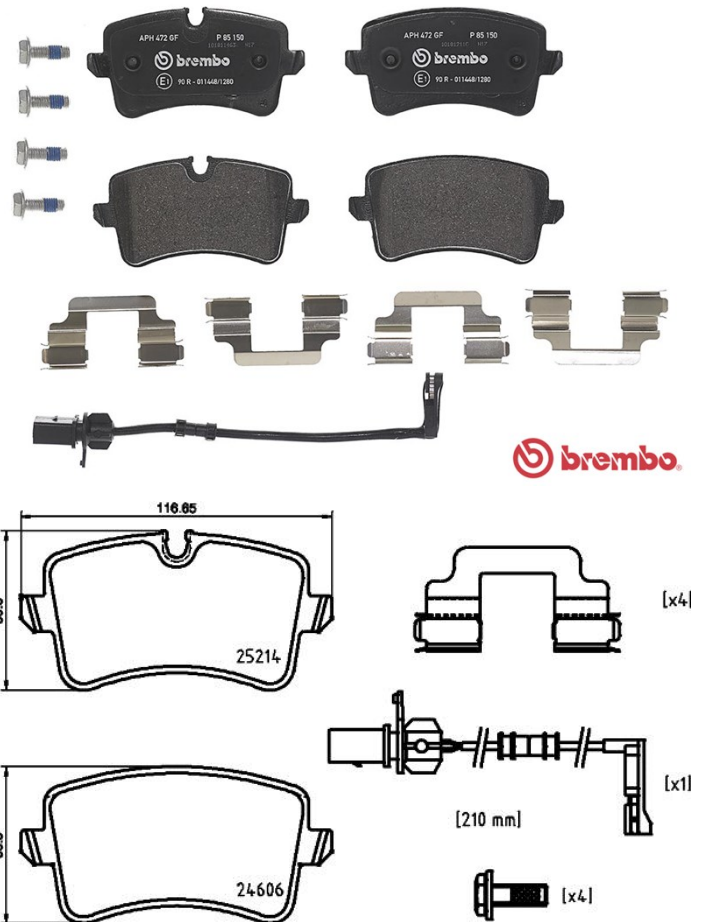

## Pads technical data

**Axle**  
Rear

**Width**  
116,6 mm

**Height**  
58,5 - 59,5 mm

**Features**  
With accessories  
With brake caliper screws

**EANCode**  
8020584084045

**WVA**  
24606, 25214

**Thickness**  
17,5 mm

**Braking system**  
Lucas

**Wear indicator**  
Electric

#### AUDI (FAW)

Model	Type	Kw	Year
A6L Saloon (C7)	1.8 TFSI	140	01/16 12/18
A6L Saloon (C7)	30 FSI	150	01/16 12/18
A6L Saloon (C7)	35 TFSI	165	08/17 12/18
A6L Saloon (C7)	45 TFSI quattro	200	01/16 12/18
A6L Saloon (C7)	50 TFSI quattro	245	01/16 12/18