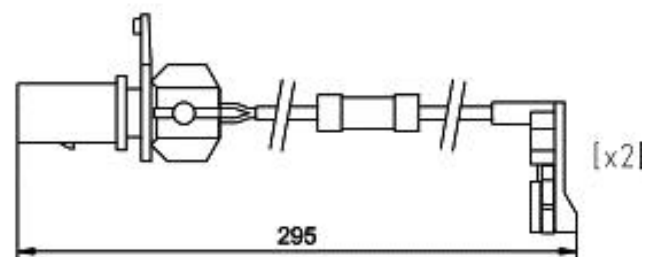

Pads P 85 151

 **brembo**
AFTERMARKET

Pads technical data

Axle Rear	WVA 25642
Width 131,3 mm	Thickness 17,7 mm
Height 61,9 mm	Braking system TRW
Features With accessories	Wear indicator Electric
EANCode 8020584084243	