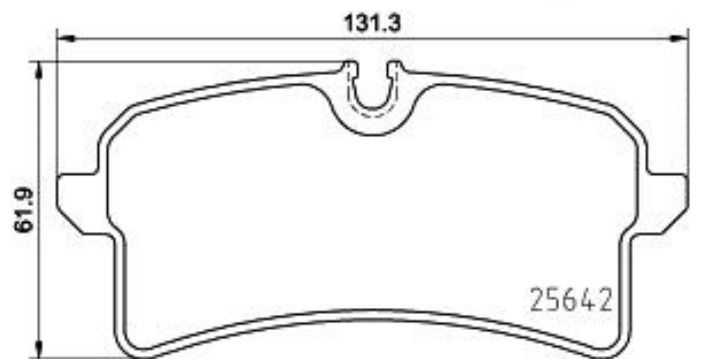

Pads P 85 151

 **brembo**
AFTERMARKET

Pads technical data

Axle Rear	WVA 25642
Width 131,3 mm	Thickness 17,7 mm
Height 61,9 mm	Braking system TRW
Features With accessories	Wear indicator Electric
EANCode 8020584084243	