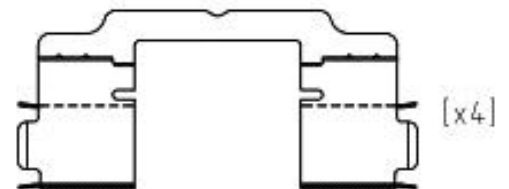

Pads P 85 151

 **brembo**
AFTERMARKET

Pads technical data

Axle Rear	WVA 25642
Width 131,3 mm	Thickness 17,7 mm
Height 61,9 mm	Braking system TRW
Features With accessories	Wear indicator Electric
EANCode 8020584084243	