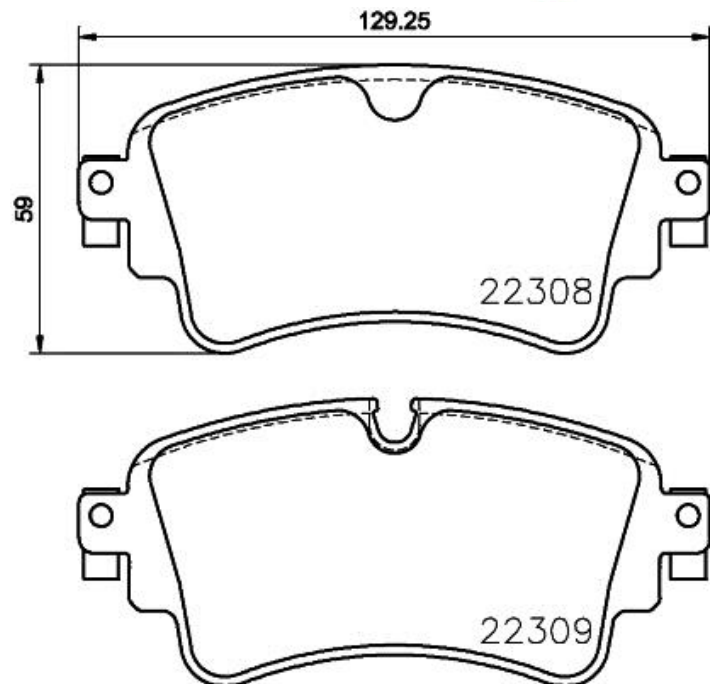

Pads P 85 154

 **brembo**
AFTERMARKET

Pads technical data

Axle
Rear

WVA
22308, 22309

Width
129,1 mm

Thickness
17,5 mm

Height
59 mm

Braking system
TRW

Features
With brake caliper screws

Wear indicator
Prepared

EANCode
8020584084496

Compatible vehicles

AUDI

Model	Type	Kw	Year
A4 (8V2, B9)	1.4 TFSI	110	08/15 -
A4 (8V2, B9)	2.0 TDI	100	05/15 -
A4 (8V2, B9)	2.0 TDI	110	05/15 -
A4 (8V2, B9)	2.0 TDI	140	05/15 -
A4 (8V2, B9)	2.0 TDI	90	05/16 09/19
A4 (8V2, B9)	2.0 TDI quattro	140	09/15 -
A4 (8V2, B9)	2.0 TDI quattro	110	09/16 -
A4 (8V2, B9)	2.0 TDI quattro	120	09/16 -
A4 (8V2, B9)	2.0 TFSI	140	05/15 -