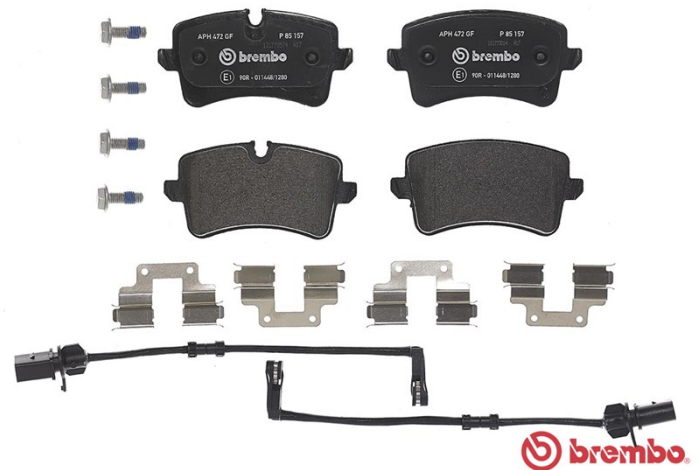

Pads P 85 157

Pads technical data

Axle

Rear

WWA

24606, 25214

Width

116,6 mm

Thickness

17,5 mm

Height

58,6 - 59,5 mm

Braking system

Lucas

Features

With accessories

With brake caliper screws

Wear indicator

Electric

EANCode

8020584084557

Compatible vehicles

AUDI

Model	Type	Kw	Year
A4 (8W2, B9)	S4 quattro	260	05/16 -
A4 Avant (8W5, B9)	S4 quattro	260	05/16 -
A8 (4H2, 4H8, 4HC, 4HL)	2.0 TFSI hybrid	155	02/12 11/15
A8 (4H2, 4H8, 4HC, 4HL)	2.0 TFSI quattro	185	09/16 01/18
A8 (4H2, 4H8, 4HC, 4HL)	2.5 TFSI	150	07/12 06/16
A8 (4H2, 4H8, 4HC, 4HL)	3.0 TDI quattro	193	05/15 01/18
A8 (4H2, 4H8, 4HC, 4HL)	3.0 TFSI quattro	213	07/10 04/14
A8 (4H2, 4H8, 4HC, 4HL)	S8 plus quattro	445	11/15 01/18