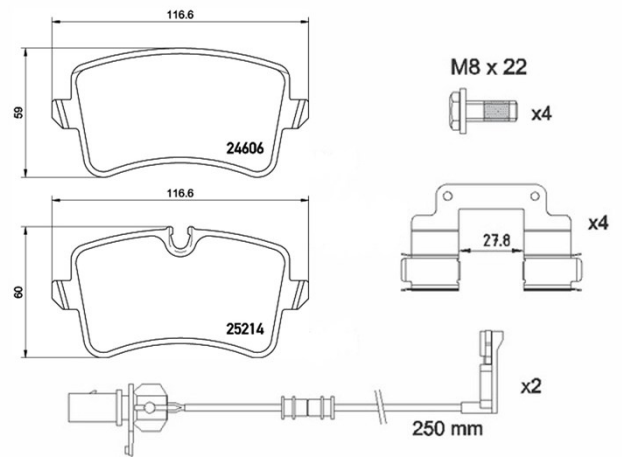

Pads P 85 157

Pads technical data

Axle

Rear

WWA

24606, 25214

Width

116,6 mm

Thickness

17,5 mm

Height

58,6 - 59,5 mm

Braking system

Lucas

Features

With accessories

With brake caliper screws

Wear indicator

Electric

EANCode

8020584084557

Compatible vehicles

AUDI

Model	Type	Kw	Year
A4 (8W2, B9)	S4 quattro	260	05/16 -
A4 Avant (8W5, B9)	S4 quattro	260	05/16 -
A8 (4H2, 4H8, 4HC, 4HL)	2.0 TFSI hybrid	155	02/12 11/15
A8 (4H2, 4H8, 4HC, 4HL)	2.0 TFSI quattro	185	09/16 01/18
A8 (4H2, 4H8, 4HC, 4HL)	2.5 TFSI	150	07/12 06/16
A8 (4H2, 4H8, 4HC, 4HL)	3.0 TDI quattro	193	05/15 01/18
A8 (4H2, 4H8, 4HC, 4HL)	3.0 TFSI quattro	213	07/10 04/14
A8 (4H2, 4H8, 4HC, 4HL)	S8 plus quattro	445	11/15 01/18