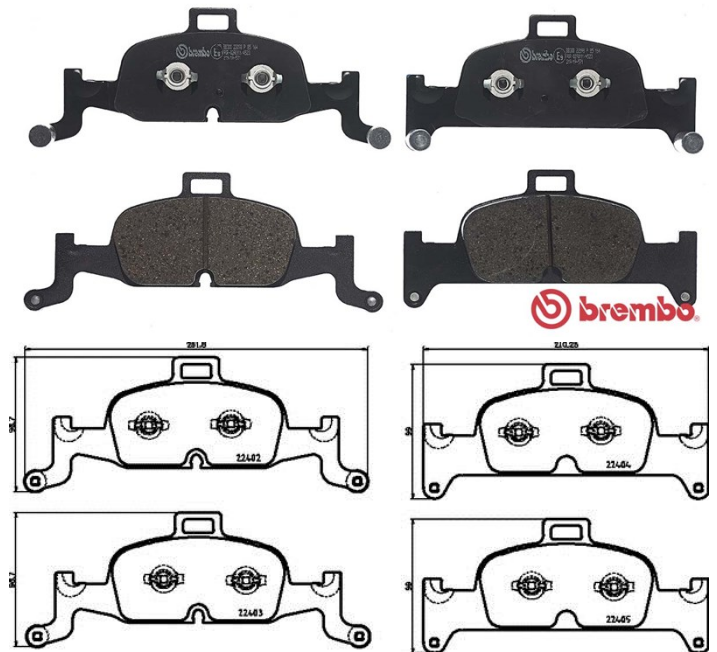

Pads P 85 164 New

Pads technical data

Axle
Front

WWA
22402, 22403, 22405

Width
210,2 - 251,8 mm

Thickness
16,3 mm

Height
98,7 - 99 mm

Braking system
Teves

Features
With counterweights

Wear indicator
Prepared

EANCode
8020584086964

Compatible vehicles

AUDI

Model	Type	Kw	Year
A4 (8W2, B9)	1.4 TFSI	110	08/15 -
A4 (8W2, B9)	2.0 TDI	100	05/15 -
A4 (8W2, B9)	2.0 TDI	110	05/15 -
A4 (8W2, B9)	2.0 TDI	140	05/15 -
A4 (8W2, B9)	2.0 TDI	90	05/16 09/19
A4 (8W2, B9)	2.0 TDI quattro	140	09/15 -
A4 (8W2, B9)	2.0 TDI quattro	110	09/16 -
A4 (8W2, B9)	2.0 TDI quattro	120	09/16 -
A4 (8W2, B9)	2.0 TFSI	140	05/15 -
A4 (8W2, B9)	2.0 TFSI	185	05/15 -
A4 (8W2, B9)	2.0 TFSI	183	11/15 -
A4 (8W2, B9)	2.0 TFSI quattro	185	05/15 -
A4 (8W2, B9)	2.0 TFSI quattro	183	11/15 -
A4 (8W2, B9)	3.0 TDI	160	09/15 -
A4 (8W2, B9)	3.0 TDI quattro	200	05/15 08/18