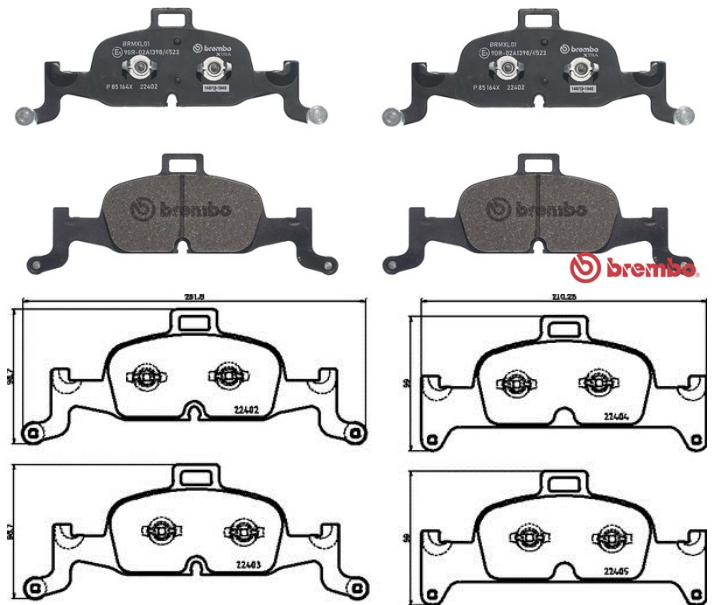

Pads P 85 164X

Pads technical data

Axle
Front

WVA
22402, 22403, 22405

Width
210,2 - 251,8 mm

Thickness
16,3 mm

Height
98,7 - 99 mm

Braking system
Teves

Features
With counterweights

Wear indicator
Prepared

EANCode
8020584069509

Compatible vehicles

AUDI

Model	Type	Kw	Year
A4 (8V2, B9)	1.4 TFSI	110	08/15 -
A4 (8V2, B9)	2.0 TDI	100	05/15 -
A4 (8V2, B9)	2.0 TDI	110	05/15 -
A4 (8V2, B9)	2.0 TDI	140	05/15 -
A4 (8V2, B9)	2.0 TDI	90	05/16 09/19
A4 (8V2, B9)	2.0 TDI quattro	140	09/15 -
A4 (8V2, B9)	2.0 TDI quattro	110	09/16 -
A4 (8V2, B9)	2.0 TDI quattro	120	09/16 -
A4 (8V2, B9)	2.0 TFSI	140	05/15 -
A4 (8V2, B9)	2.0 TFSI	185	05/15 -
A4 (8V2, B9)	2.0 TFSI	183	11/15 -
A4 (8V2, B9)	2.0 TFSI quattro	185	05/15 -
A4 (8V2, B9)	2.0 TFSI quattro	183	11/15 -
A4 (8V2, B9)	3.0 TDI	160	09/15 -
A4 (8V2, B9)	3.0 TDI quattro	200	05/15 08/18
A4 (8V2, B9)	3.0 TDI quattro	160	09/15 -