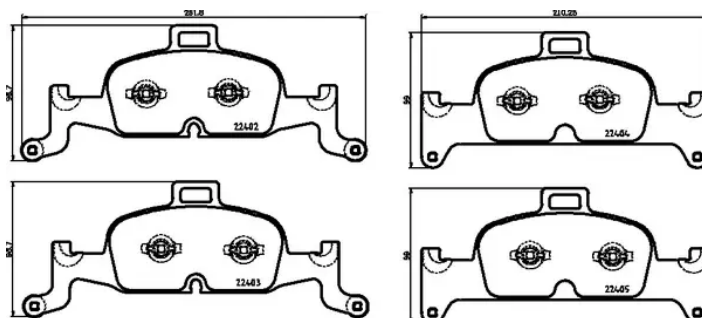

- ✓ Brembo quality
- ✓ ECE-R90 certificate
- ✓ Safety
- ✓ Performance
- ✓ Sports driving

Technical specifications

EAN code 8020584069509	Axle Front	Thickness 16 mm
Width 210 mm	Height 99 mm	Braking system Teves
Wear indicator Prepared for wear indicator	WVA number 22402,22403,22404,22405	Accessories With anti-squeal shim With counterweights With piston clip