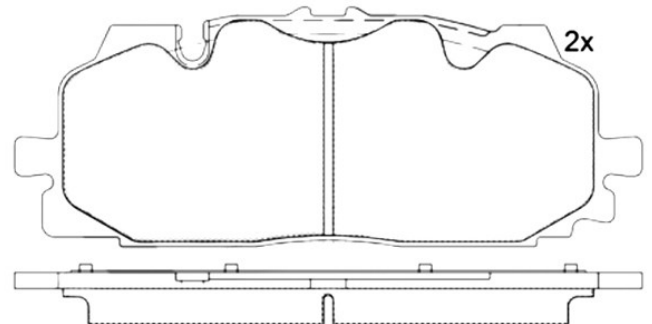

Pads P 85 165X

Pads technical data

Axle Front	WWA 28861, 25862
Width 194,1 mm	Thickness 16,8 mm
Height 74,1 mm	Braking system Akebono
Features With accessories	Wear indicator Prepared
EANCode 8020584069516	