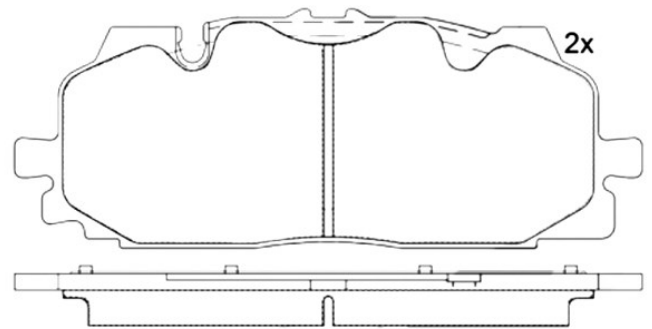

Pads P 85 165X

Pads technical data

Axle Front	WWA 28861, 25862
Width 194,1 mm	Thickness 16,8 mm
Height 74,1 mm	Braking system Akebono
Features With accessories	Wear indicator Prepared
EANCode 8020584069516	