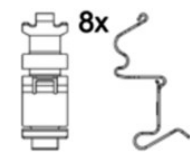

Pads P 85 165X

Pads technical data

Axle Front	WWA 28861, 25862
Width 194,1 mm	Thickness 16,8 mm
Height 74,1 mm	Braking system Akebono
Features With accessories	Wear indicator Prepared
EANCode 8020584069516	