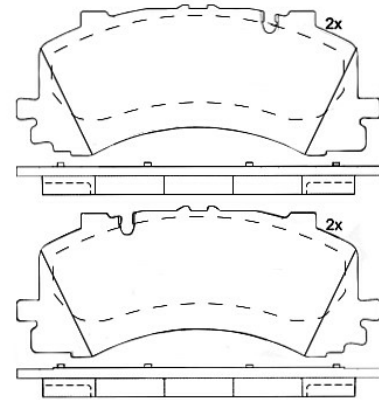

Pads technical data

Axle Front	WWA 25908, 25909
Width 214 mm	Thickness 16,9 mm
Height 88,4 mm	Braking system Akebono
Features With accessories	Wear indicator Prepared

EANCode
8020584068441

Compatible vehicles