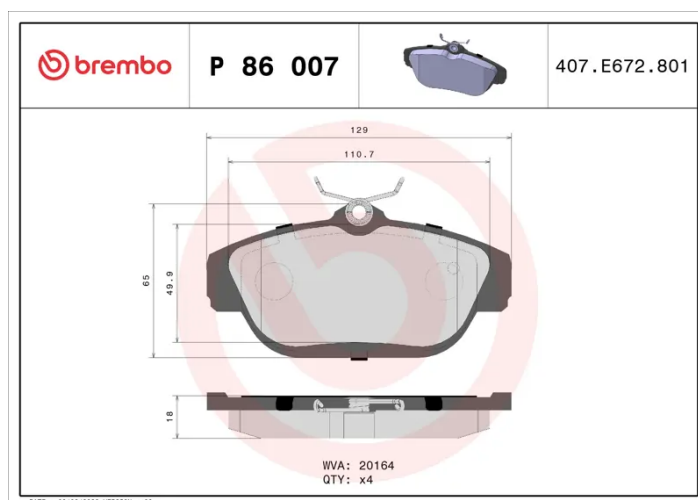

BRAKE PAD

P 86 007

The P 86 007 brake pad is synonymous with reliability

The Brembo brake pad guarantees ultimate safety when braking thanks to the use of more than 100 different compounds, designed according to the type of vehicle and use. Stopping distances reduced to a minimum, maximum driving comfort and silent operation are the most important features of Brembo materials. Brembo brake pads are supplied together with an extensive range of accessories and assembly kits for professional-standard installation.

- ✓ OE-equivalent
- ✓ Brembo quality
- ✓ ECE-R90 certificate
- ✓ Safety
- ✓ Performance
- ✓ Comfort

Technical specifications

EAN code 8020584058954	Axle Front	Thickness 18 mm
Width 129 mm	Height 65 mm	Braking system Lucas
Wear indicator Without	WVA number 20164	Accessories With anti-squeal shim