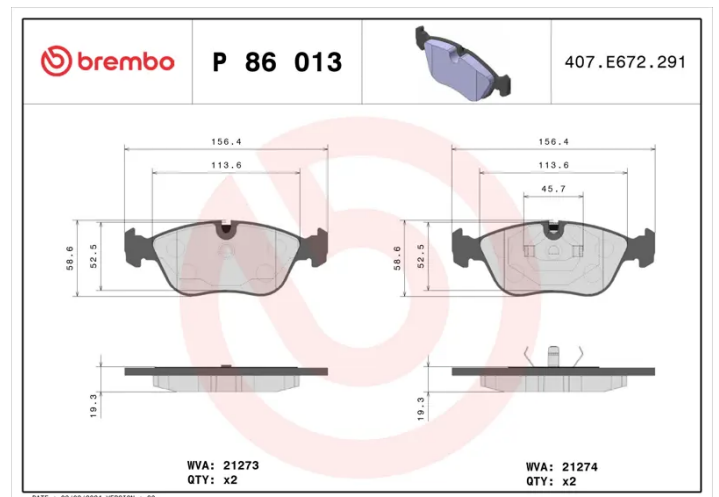

BRAKE PAD

P 86 013

The P 86 013 brake pad is synonymous with reliability

The Brembo brake pad guarantees ultimate safety when braking thanks to the use of more than 100 different compounds, designed according to the type of vehicle and use. Stopping distances reduced to a minimum, maximum driving comfort and silent operation are the most important features of Brembo materials. Brembo brake pads are supplied together with an extensive range of accessories and assembly kits for professional-standard installation.

- ✓ OE-equivalent
- ✓ Brembo quality
- ✓ ECE-R90 certificate
- ✓ Safety
- ✓ Performance
- ✓ Comfort
- ✓ With accessories

Technical specifications

EAN code 8020584059012	Axle Front	Thickness 20 mm
Width 156 mm	Height 58 mm	Braking system Teves
Wear indicator Prepared for wear indicator	WVA number 21273,21274	Accessories With accessories With anti-squeal shim With piston clip