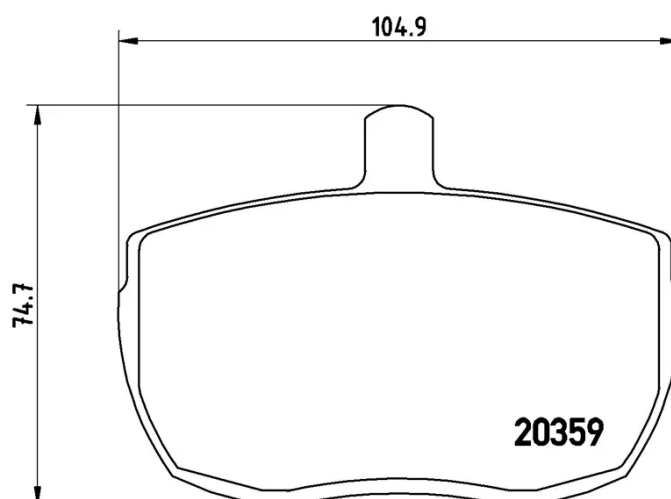

- ✓ OE-equivalent
- ✓ Brembo quality
- ✓ ECE-R90 certificate
- ✓ Safety
- ✓ Performance
- ✓ Comfort
- ✓ With accessories

Technical specifications

EAN code 8020584059111	Axle Front	Thickness 18 mm
Width 105 mm	Height 75 mm	Braking system Lockheed
Wear indicator Without	WVA number 20359	Accessories With accessories With anti-squeal shim