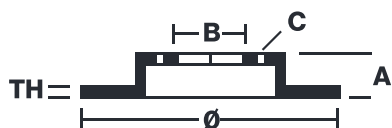

SPORT | TY3 BRAKE DISC

59.E115.56L

The 59.E115.56L brake disc is synonymous with reliability

Type-3 slotting used to distinguish the Brembo SPORT | TY3 brake disc is widely used in professional motorsports. It therefore offers superior initial response with excellent release characteristics, improving braking performance while giving the vehicle an aggressive appearance. The Brembo logo on the braking surface adds an exclusive and unique touch to the vehicle. The SPORT | TY3 brake discs are plug-and-play since they replace OE discs directly.

- ✓ OE-equivalent
- ✓ Brembo quality
- ✓ ECE-R90 certificate
- ✓ Safety
- ✓ Performance
- ✓ Comfort
- ✓ Sports driving
- ✓ Sparty look

Technical specifications

Diameter	Thickness (TH)	Height (A)
330 mm	28 mm	69 mm
Number of holes (C)	Brake disc type	Centering
5	Solid	157 mm
Min. thickness	Axle	
26 mm	Front left	
Units per box	EAN code	
1	8020584606292	