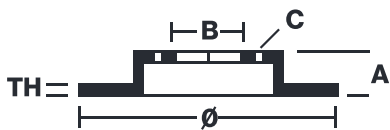

SPORT | TY3 BRAKE DISC

59.E115.56L

The 59.E115.56L brake disc is synonymous with reliability

Type-3 slotting used to distinguish the Brembo SPORT | TY3 brake disc is widely used in professional motorsports. It therefore offers superior initial response with excellent release characteristics, improving braking performance while giving the vehicle an aggressive appearance. The Brembo logo on the braking surface adds an exclusive and unique touch to the vehicle. The SPORT | TY3 brake discs are plug-and-play since they replace OE discs directly.

- ✓ OE-equivalent
- ✓ Brembo quality
- ✓ ECE-R90 certificate
- ✓ Safety
- ✓ Performance
- ✓ Comfort
- ✓ Sports driving
- ✓ Sparty look

Technical specifications

Diameter	Thickness (TH)	Height (A)
330 mm	28 mm	69 mm
Number of holes (C)	Brake disc type	Centering
5	Solid	157 mm
Min. thickness	Axle	
26 mm	Front left	
Units per box	EAN code	
1	8020584606292	