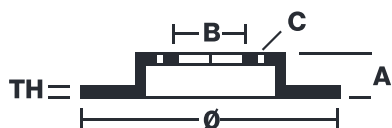

SPORT | TY3 BRAKE DISC

59.E115.57

The 59.E115.57 brake disc is synonymous with reliability

Type-3 slotting used to distinguish the Brembo SPORT | TY3 brake disc is widely used in professional motorsports. It therefore offers superior initial response with excellent release characteristics, improving braking performance while giving the vehicle an aggressive appearance. The Brembo logo on the braking surface adds an exclusive and unique touch to the vehicle. The SPORT | TY3 brake discs are plug-and-play since they replace OE discs directly.

- ✓ OE-equivalent
- ✓ Brembo quality
- ✓ ECE-R90 certificate
- ✓ Safety
- ✓ Performance
- ✓ Comfort
- ✓ Sports driving
- ✓ Sparty look

Technical specifications

Diameter	Thickness (TH)	Height (A)
299 mm	20 mm	67 mm
Number of holes (C)	Brake disc type	Centering
5	Solid	98 mm
Min. thickness	Axle	
18 mm	Rear	
Units per box	EAN code	
0	8020584606315	

59.E115.57	DIMENSIONS: 299 x 20mm MIN TH: 18mm WEIGHT: 5.43kg
-------------------	--

Date: 2011/2023 | Version: 3.00