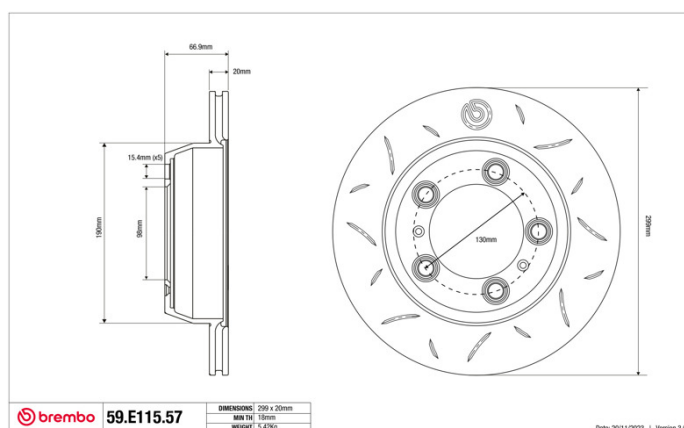

SPORT | TY3 BRAKE DISC

59.E115.57

The 59.E115.57 brake disc is synonymous with reliability

Type-3 slotting used to distinguish the Brembo SPORT | TY3 brake disc is widely used in professional motorsports. It therefore offers superior initial response with excellent release characteristics, improving braking performance while giving the vehicle an aggressive appearance. The Brembo logo on the braking surface adds an exclusive and unique touch to the vehicle. The SPORT | TY3 brake discs are plug-and-play since they replace OE discs directly.

- ✓ OE-equivalent
- ✓ Brembo quality
- ✓ ECE-R90 certificate
- ✓ Safety
- ✓ Performance
- ✓ Comfort
- ✓ Sports driving
- ✓ Sparty look

Technical specifications

Diameter	Thickness (TH)	Height (A)
299 mm	20 mm	67 mm
Number of holes (C)	Brake disc type	Centering
5	Solid	98 mm
Min. thickness	Axle	
18 mm	Rear	
Units per box	EAN code	
0	8020584606315	

59.E115.57	DIMENSIONS: 299 x 20mm MIN TH: 18mm WEIGHT: 5.43kg
-------------------	--

Date: 2011/2023 | Version: 3.00