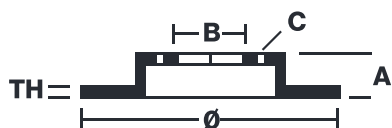

SPORT | TY3 BRAKE DISC

59.E115.58

The 59.E115.58 brake disc is synonymous with reliability

Type-3 slotting used to distinguish the Brembo SPORT | TY3 brake disc is widely used in professional motorsports. It therefore offers superior initial response with excellent release characteristics, improving braking performance while giving the vehicle an aggressive appearance. The Brembo logo on the braking surface adds an exclusive and unique touch to the vehicle. The SPORT | TY3 brake discs are plug-and-play since they replace OE discs directly.

- ✓ OE-equivalent
- ✓ Brembo quality
- ✓ ECE-R90 certificate
- ✓ Safety
- ✓ Performance
- ✓ Comfort
- ✓ Sports driving
- ✓ Sparty look

Technical specifications

Diameter	Thickness (TH)	Height (A)
330 mm	34 mm	69 mm
Number of holes (C)	Brake disc type	Centering
5	Solid	98 mm
Min. thickness	Axle	
32 mm	Front	
Units per box	EAN code	
1	8020584606322	