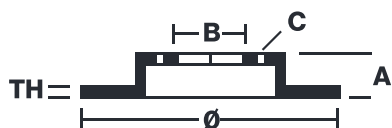

SPORT | TY3 BRAKE DISC

59.E115.89

The 59.E115.89 brake disc is synonymous with reliability

Type-3 slotting used to distinguish the Brembo SPORT | TY3 brake disc is widely used in professional motorsports. It therefore offers superior initial response with excellent release characteristics, improving braking performance while giving the vehicle an aggressive appearance. The Brembo logo on the braking surface adds an exclusive and unique touch to the vehicle. The SPORT | TY3 brake discs are plug-and-play since they replace OE discs directly.

- ✓ OE-equivalent
- ✓ Brembo quality
- ✓ ECE-R90 certificate
- ✓ Safety
- ✓ Performance
- ✓ Comfort
- ✓ Sports driving
- ✓ Sparty look

Technical specifications

Diameter	Thickness (TH)	Height (A)
360 mm	26 mm	51 mm
Number of holes (C)	Brake disc type	Centering
5	Solid	67 mm
Min. thickness	Axle	
24 mm	Rear	
Units per box	EAN code	
1	8020584606636	