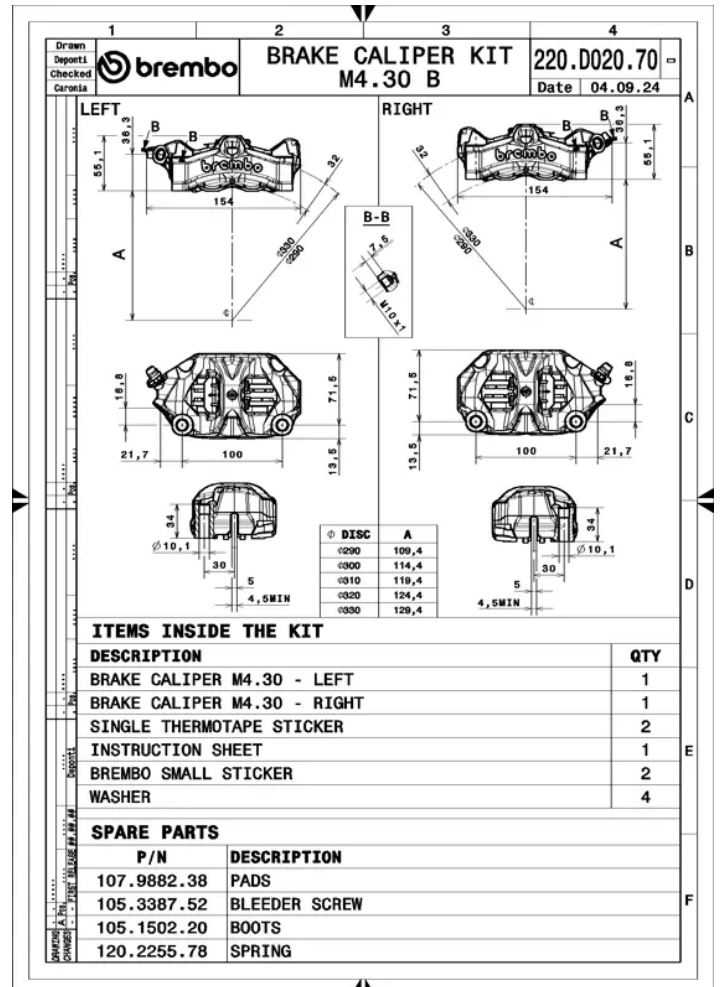

## Technical specifications

Surface width  
**32-34** mm

Pads included  
**No**

Units per box  
**0**

COMPATIBLE VEHICLES