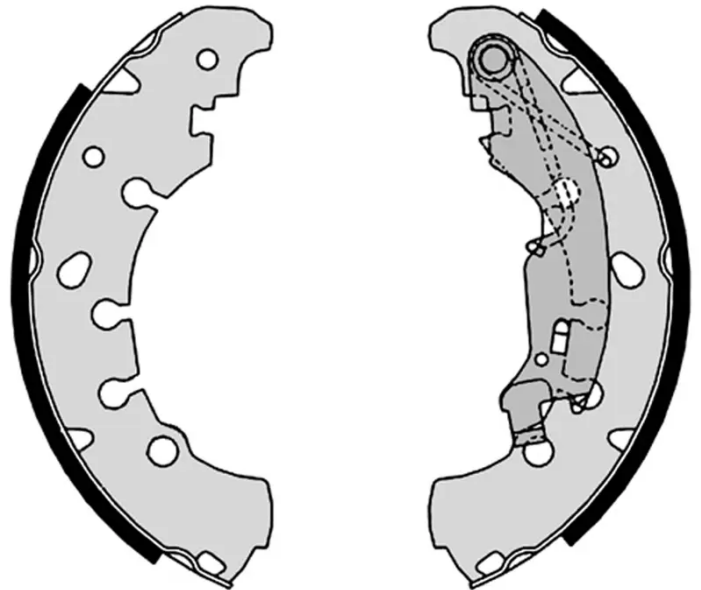

### Technical specifications

EAN code  
8432509640579

Rear

Diameter  
203 mm

Width  
38 mm

Braking system  
AP Lockheed

Parking brake lever  
With handbrake lever

COMPATIBLE VEHICLES