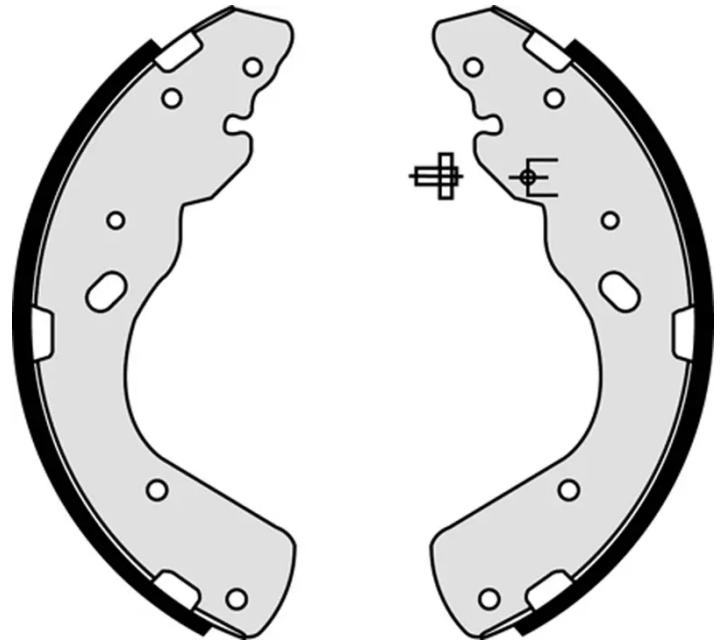

## S 23 576

The S 23 576 brake shoe is synonymous with reliability

Brembo brake shoes of original equipment quality guarantee the safe and reliable performance of your drum braking system. All Brembo brake shoes are accompanied by a ECE-R90 homologation certificate.

### Technical specifications

EAN code  
8432509640807

Rear

Diameter  
295 mm

Width  
56 mm

COMPATIBLE VEHICLES