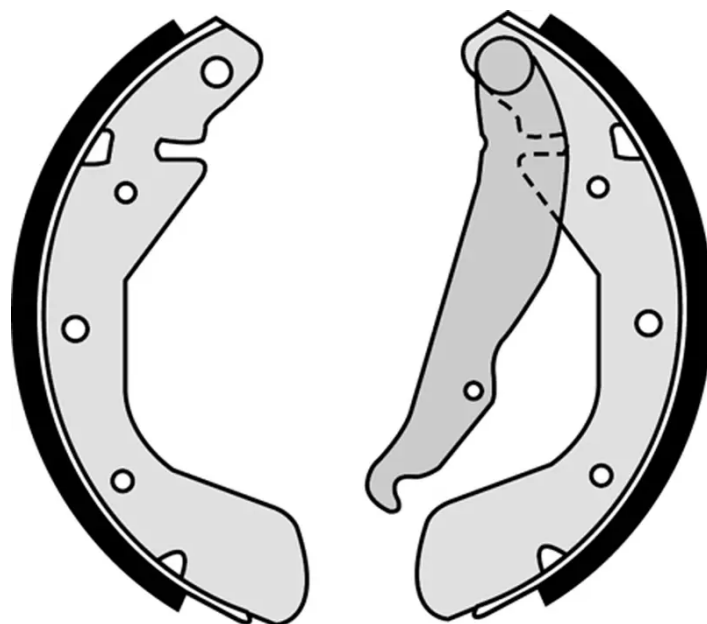

SHOE

S 59 514

The S 59 514 brake shoe is synonymous with reliability

Brembo brake shoes of original equipment quality guarantee the safe and reliable performance of your drum braking system. All Brembo brake shoes are accompanied by a ECE-R90 homologation certificate.

- ✓ OE-equivalent
- ✓ Brembo quality
- ✓ ECE-R90 certificate
- ✓ Safety
- ✓ Durability

Technical specifications

EAN code
8432509642979

Rear

Diameter
200 mm

Width
29 mm

Parking brake lever
With handbrake lever